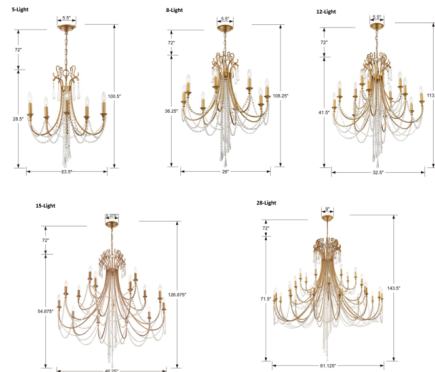

### Description

The Arcadia Chandelier will make a beautiful, glamorous and eye catching statement. Features hand-cut Clear Crystal jewels draped from the Antique Silver or Antique Gold finished frame. Available with five, eight, twelve, fifteen, or twenty-eight lights. UL, cUL, and CSA listed.

### Specifications

COLOR	Hand-Cut Crystal
BODY FINISH	Antique Silver
WATTAGE	40W
DIMMER	Standard 120V
DIMENSIONS	27"W x 36"H
BULB NOT INCLUDED	8 x B11/Candelabra (E12)/5W/120V LED
OTHER BULB OPTIONS	8 x B10/Candelabra (E12)/120V LED 8 x B10/Candelabra (E12)/60W/120V Incandescent
COUNTRY OF ORIGIN	China