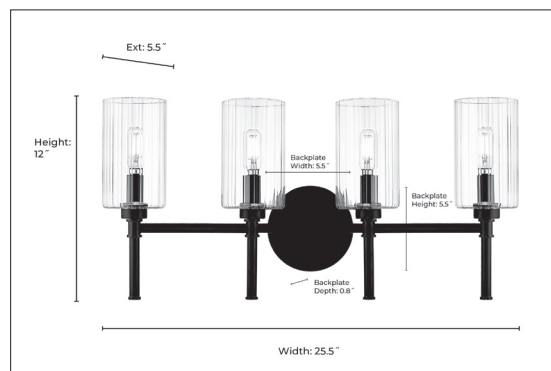

9924

CHASTINE FOUR LIGHT VANITY

FINISH

BN - Brushed Nickel
 MB - Matte Black
 MG - Modern Gold
 PN - Polished Nickel

DIMENSIONS

Width 25.5"
 Height 12"
 Ext. 5.5"
 Backplate Width 5.5"
 Backplate Height 5.5"
 Backplate Depth 0.8"
 Weight 5.98 lbs

MATERIAL

Steel

GLASS

Clear Beveled

LAMPING

Bulbs 4-Candle
 Bulb Base Candelabra (E12)
 Watts per Bulb 60W
 Voltage 120V
 Total Wattage 240W
 Bulbs Included No

CERTIFICATION

ETL Listed Damp Location

ITEM NUMBER

SKUs
 9924 BN
 9924 MB
 9924 MG
 9924 PN

9924 MG

9924 BN

9924 MB

9924 PN

Millennium Lighting
 105 Declaration Drive
 McDonough, GA 30253
www.millenniumlighting.com