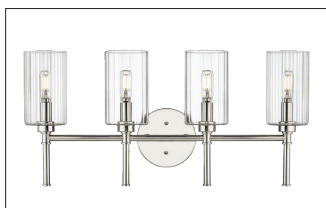

9924

CHASTINE FOUR LIGHT VANITY

FINISH

BN - Brushed Nickel
 MB - Matte Black
 MG - Modern Gold
 PN - Polished Nickel

DIMENSIONS

Width 25.5"
 Height 12"
 Ext. 5.5"
 Backplate Width 5.5"
 Backplate Height 5.5"
 Backplate Depth 0.8"
 Weight 5.98 lbs

MATERIAL

Steel

GLASS

Clear Beveled

LAMPING

Bulbs 4-Candle
 Bulb Base Candelabra (E12)
 Watts per Bulb 60W
 Voltage 120V
 Total Wattage 240W
 Bulbs Included No

CERTIFICATION

ETL Listed Damp Location

ITEM NUMBER

SKUs
 9924 BN
 9924 MB
 9924 MG
 9924 PN

9924 MG

9924 BN

9924 MB

9924 PN

Millennium Lighting
 105 Declaration Drive
 McDonough, GA 30253
www.millenniumlighting.com