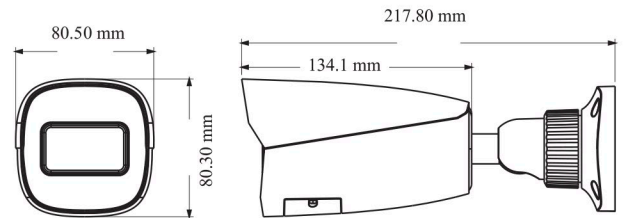

## 4MP Water-proof Bullet Network Camera

- H.265+/H.265 /H.264+/H.264/MJPEG coding
- Max.resolution: 4MP ( 2560 × 1440)
- ICR auto switch, true day / night vision
- 3D DNR, WDR, HLC, BLC, smart IR, etc.
- ROI coding
- 30~50m IR night view distance
- Built-in micro SD card slot, up to 256GB
- DC12V/PoE power supply
- IP 67 ingress protection
- Support dual streams
- Support remote monitoring by smart phones& tablet PCs with iOS and Android OS

### DIMENSIONS