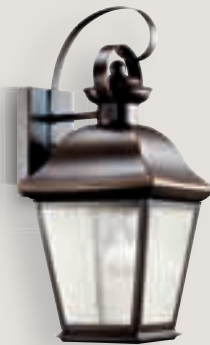

# Mount Vernon

Olde Bronze® Finish and Etched Seedy Glass

See pages 158-159 for our complete selection of Posts and Pedestal Mount Adaptors.

**A** 9703 OZ

**B** 9809 OZ

**C** 9804 OZ

**D** 9708 OZ

**E** 9704 OZ

**F** 9707 OZ

**G** 9709 OZ

**H** 9909 OZ

**Solid Brass**  
construction

	INCAND. ITEM	INCAND. BULB	W	H	OVRL. H	WIRE (CHAIN)	EXT.	HCWO	NOTES
<b>A</b>	<b>9703 OZ</b>	(6) 60W (C)	16	32.5	---	---	17	12.25	W
<b>B</b>	<b>9809 OZ</b>	(1) 150W (M)	8.5	18	92.5	23(72)	---	---	D EOD (23-30W CFL) Additional chain 4927 OZ
<b>C</b>	<b>9804 OZ</b>	(4) 60W (C)	13	26	100	7(72)	---	---	D Additional chain 4927 OZ
<b>D</b>	<b>9708 OZ</b>	(1) 150W (M)	7.5	17	---	---	8.5	7	W EOD (23-30W CFL)
<b>E</b>	<b>9704 OZ</b>	(4) 60W (C)	13	28	---	---	14	11.25	W
<b>F</b>	<b>9707 OZ</b>	(1) 100W (M)	5.5	12.5	---	---	6.5	5.25	W EOD (23-30W CFL)
<b>G</b>	<b>9709 OZ</b>	(1) 150W (M)	9.5	19.5	---	---	10.5	7.25	W EOD (23-30W CFL)
<b>H</b>	<b>9909 OZ</b>	(1) 150W (M)	9.5	20.5	---	---	---	---	W EOD (23-30W CFL)