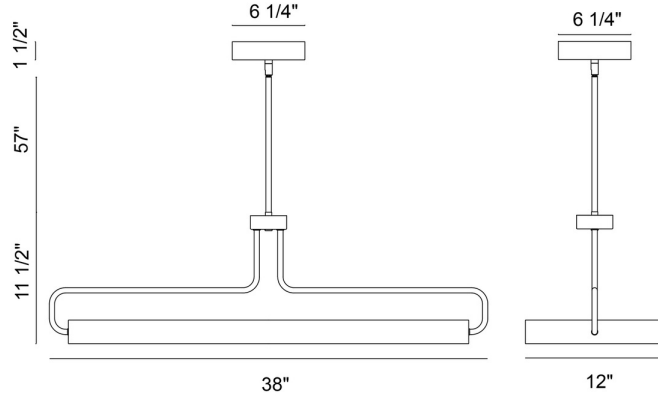

EUROfase

Pemberton, Pendant , 38", Brushed Brass

Item No.
37931-018

JOB NAME:

DATE:

TYPE:

COMMENTS:

LIGHT INFORMATION

Light Type Integrated LED

Bulb Socket N/A

Bulb Shape N/A

Bulb Included Yes

CRI 90

Delivered Lumens 1550

Colour Temperature (Kelvin) 3000K

Average Hours LED (L70) 20000

Number of Lights 1

Light Direction Ambient

Dimming Method Triac/Elv

Output Voltage 36

Current Type DC

LIGHT INFORMATION (CONT'D.)

Light Wattage 38

Total Wattage 38

DIMENSIONS & WEIGHT

Product Width (In) 12

Product Height (In) 11.5

Product Ext (In)

Product Diameter (In)

Product Weight (Lbs) 8

Product Length (In) 38

INSTALLATION