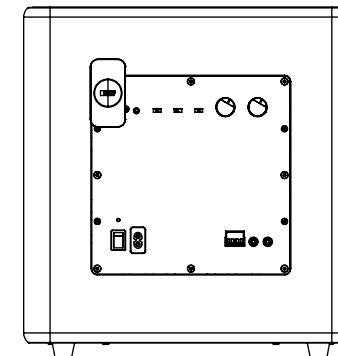

FRONT

SIDE

BACK

BOTTOM

Kube 10 MIE + KW1

UNIT: MM [INCH]