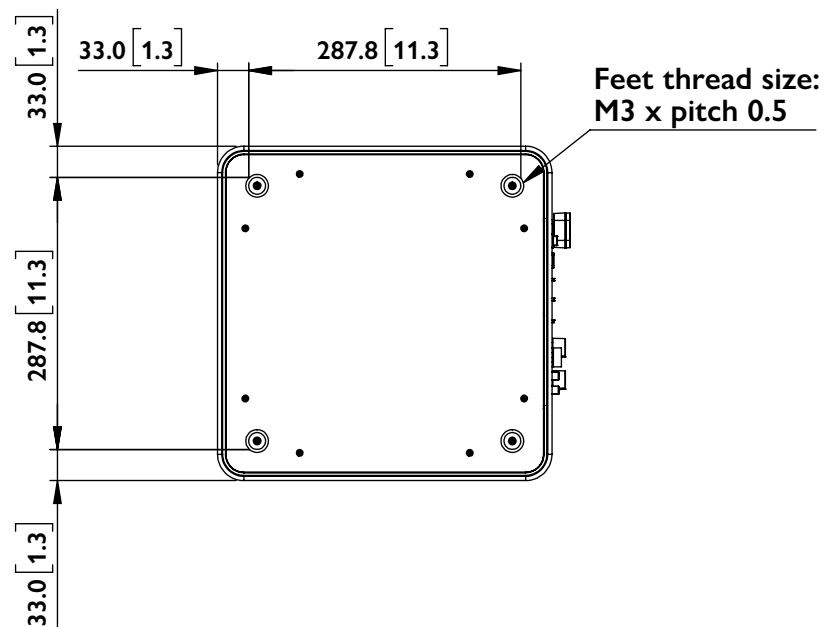

FRONT

SIDE

BACK

BOTTOM

Kube 10 MIE + KW1

UNIT: MM [INCH]