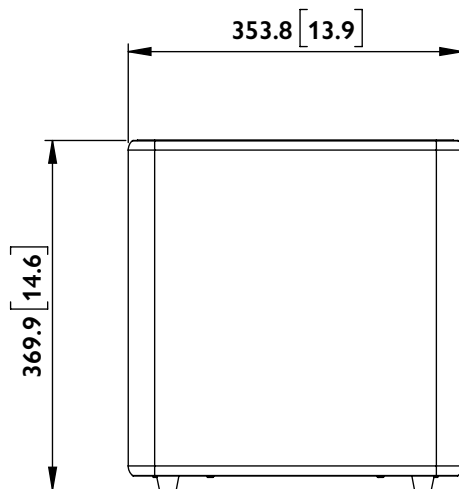

FRONT

SIDE

BACK

BOTTOM

Kube 10 MIE + KW1

UNIT: MM [INCH]