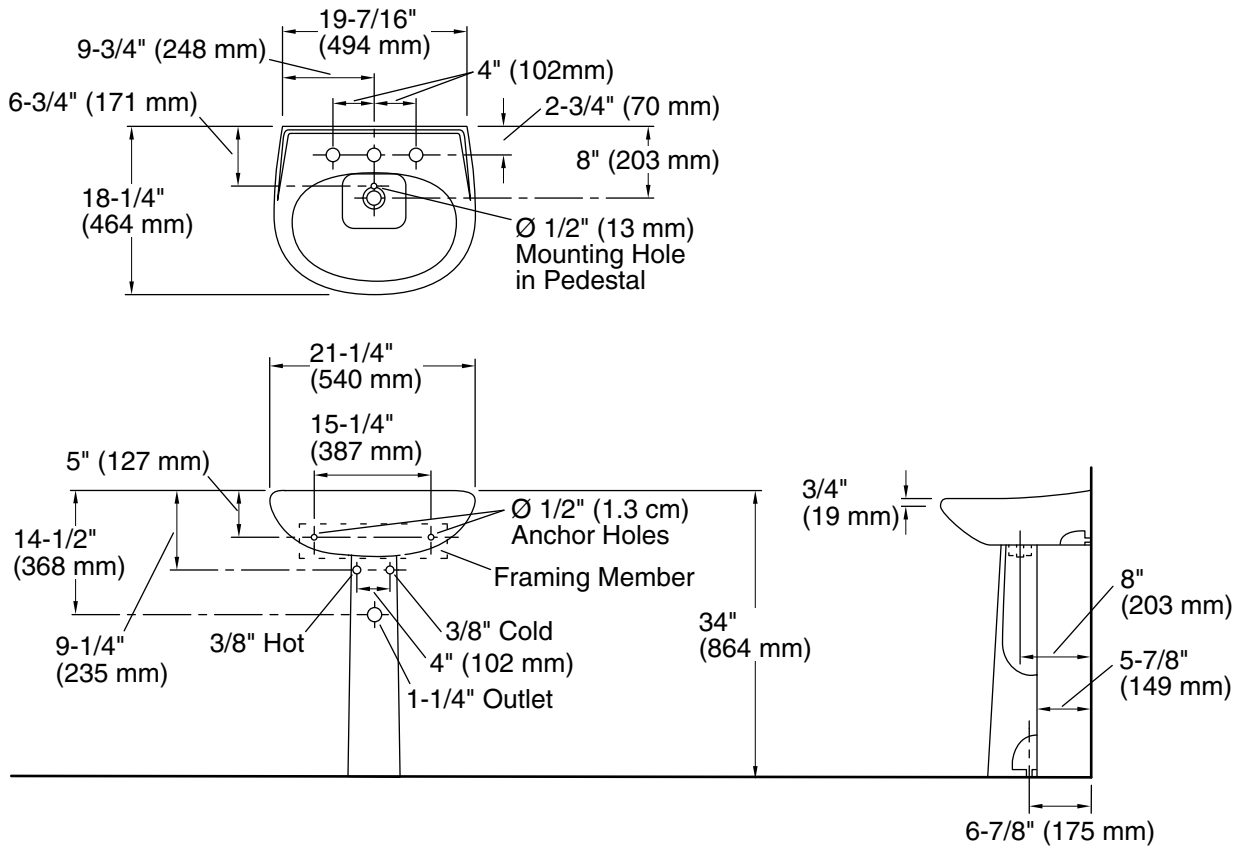

Sacramento®

21-1/4" oval pedestal bathroom sink
442128

Features

- Wall-mount or for use with pedestal 448120
- 8" (203 mm) widespread faucet holes
- Center drain and overflow

Material

- Grade A vitreous china with a hard, glossy finish

Color	Code	Description
-------	------	-------------

	0	White
---	---	-------

Technical Information

All product dimensions are nominal.

Basin configuration:	Single Bowl
Bowl area (Only):	Length: 18-1/4" (464 mm) Width: 11-5/8" (295 mm) Water depth: 4" (102 mm)
With overflow:	Yes
Number of deck holes:	3
Drain hole:	1-3/4" (44 mm)

Notes

Install this product according to the installation instructions.

Measure your actual product for roughing-in details.

Product dimensions are nominal and may vary per ASME A112.19.2 tolerances.