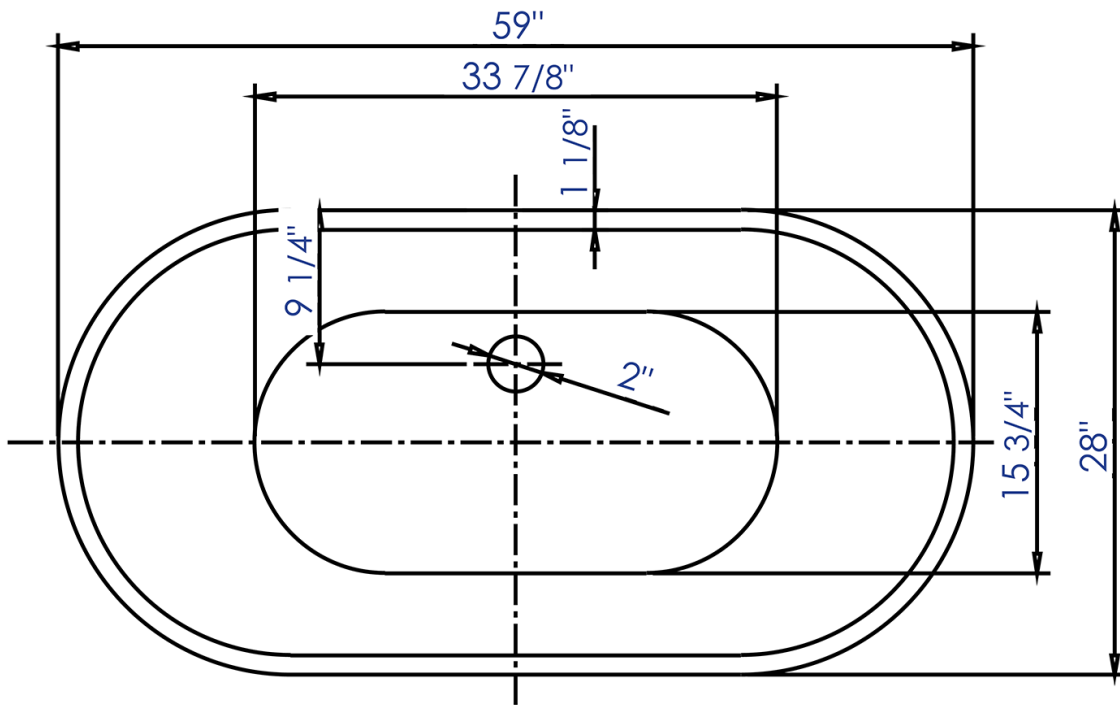

AB8838

59" Oval Free Standing White Acrylic Bathtub

Note: All product dimensions are approximate and should be verified on site prior to installation.
Visit www.ALFIbrand.com for more information.