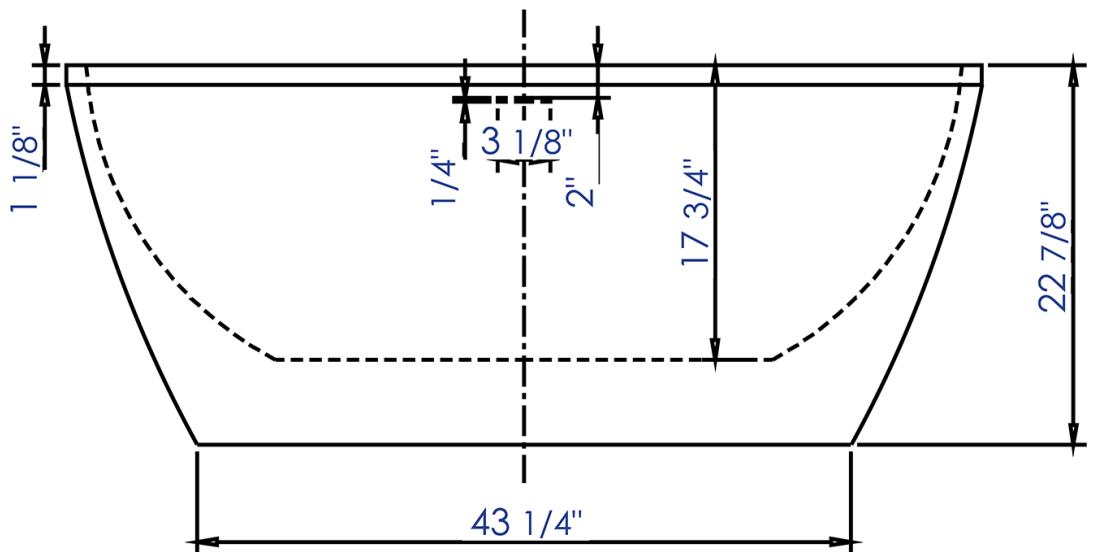

AB8838

59" Oval Free Standing White Acrylic Bathtub

Note: All product dimensions are approximate and should be verified on site prior to installation.
Visit www.ALFIbrand.com for more information.