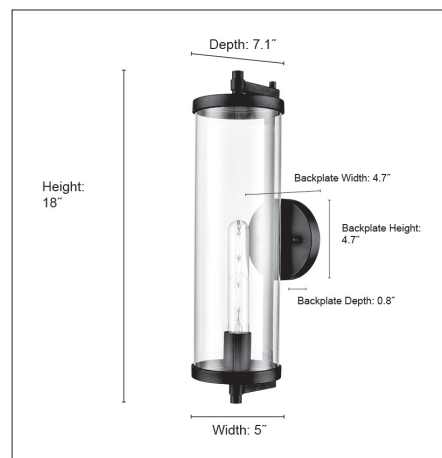

240101

BECKHAM ONE LIGHT OUTDOOR WALL SCONCE

FINISH

TBK - Textured Black

DIMENSIONS

Width 5"
Height 18"
Ext. 7.1"
Backplate Width 4.7"
Backplate Height 4.7"
Backplate Depth 0.8"
Weight 3.1 lbs.

MATERIAL

Steel

GLASS

Glass Clear

LAMPING

Bulbs 1-T Lamp
Bulb Base Medium (E26)
Watts per Bulb 60W
Voltage 120V
Total Wattage 60 W
Bulbs Included No

CERTIFICATION

ETL Listed Wet Location

ITEM NUMBER

SKU's 240101 TBK

240101 TBK

Millennium Lighting
105 Declaration Drive
McDonough, GA 30253
www.millenniumlighting.com