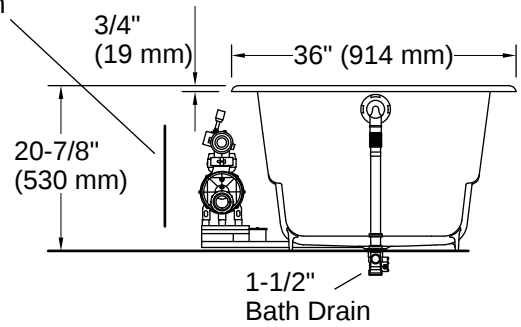

Technical Information

All product dimensions are nominal.

Drain Location:	Reversible
Drain Hole Diameter:	2-3/16" (56 mm)
Minimum Flat for Door:	2-1/8" (53 mm)
Basin Area, Bottom:	49" x 22" (1245 mm x 559 mm)
Basin Area, Top:	62" x 28" (1575 mm x 711 mm)
Water Depth:	17" (432 mm)
Water Capacity:	89 gal (336.9 L)
Minimum Floor Load:	69 lbs/ft ²
Weight:	455 lbs (206.4 kg)
Cutout:	Drop-in, 70-1/4" x 34-1/2" (1784 mm x 876 mm)

Drop-in Rim Detail

Installation

- Drop-in or undermount
- Reversible drain

Installation Notes

Install this product according to the installation instructions.

Measure your actual product for rough-in details.
The hot water supply should be 70% of the capacity of the bath or greater. Installations will vary.