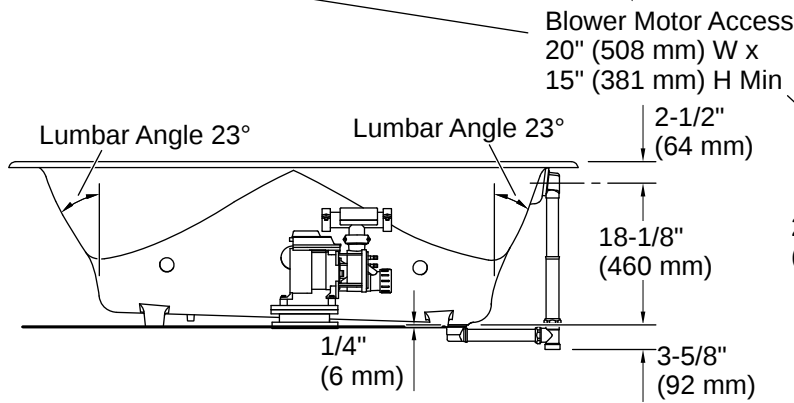

Technical Information

All product dimensions are nominal.

Drain Location:	Reversible
Drain Hole Diameter:	2-3/16" (56 mm)
Minimum Flat for Door:	2-1/8" (53 mm)
Basin Area, Bottom:	49" x 22" (1245 mm x 559 mm)
Basin Area, Top:	62" x 28" (1575 mm x 711 mm)
Water Depth:	17" (432 mm)
Water Capacity:	89 gal (336.9 L)
Minimum Floor Load:	69 lbs/ft ²
Weight:	455 lbs (206.4 kg)
Cutout:	Drop-in, 70-1/4" x 34-1/2" (1784 mm x 876 mm)

Drop-in Rim Detail

Installation

- Drop-in or undermount
- Reversible drain

Installation Notes

Install this product according to the installation instructions.

Measure your actual product for rough-in details.
The hot water supply should be 70% of the capacity of the bath or greater. Installations will vary.