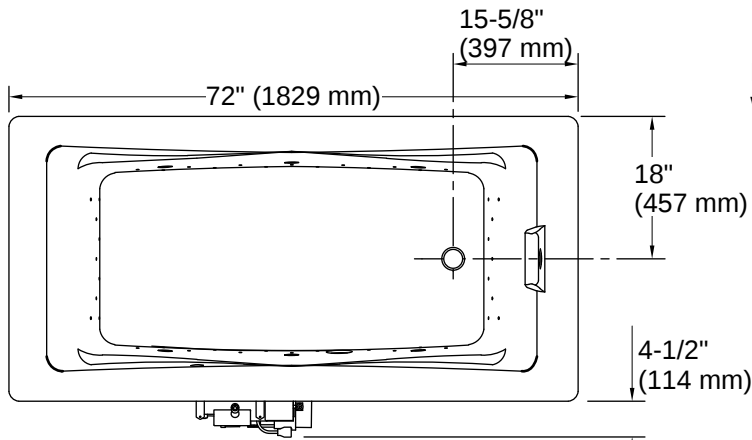

No change in measurements if connected with drain illustrated. (K-23856-NA)