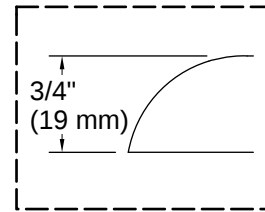

Drop-in Rim Detail