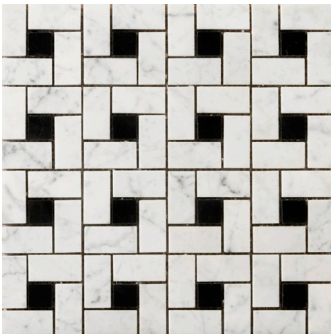

FLOOR / WALL  RESIDENTIAL  COMMERCIAL  INDOOR 

23"x24", 18"x18", 12"x24", 12"x12", 4"x8", 3"x6" | Polished
 18"x18", 12"x24", 12"x12", 4"x8", 3"x6" | Honed

1"x12" Mini Cigar | Honed & Polished

Pinwheel on 12"x12" Mesh
 Honed

Hexagon 1" on 12"x12" Mesh
 Honed

Sizes						
	24"x24"	18"x18"	12"x24"	12"x12"	4"x8"	3"x6"
Testing	Shade Variation Rating					
Results*	V3					

*For more information visit www.emser.com. Always consult a professional for proper usage and installation.