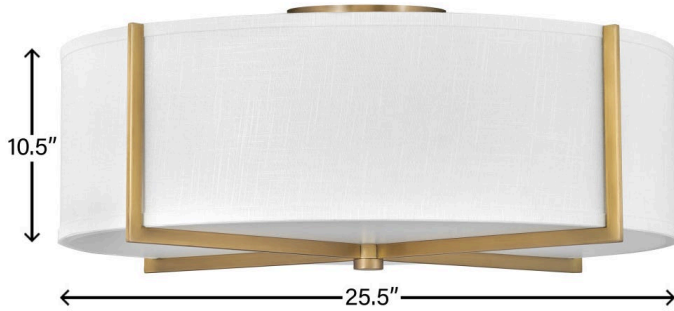

GALERIE

COLLECTION

AXIS OFF WHITE

41710HB

LARGE SEMI-FLUSH MOUNT

Creativity meets practicality in Axis. Featuring a classic crossed-stem design, its shade comes in Off White Linen or Heather Gray Linen complemented by a Black or Heritage Brass finish.

DETAILS	
FINISH:	Heritage Brass
MATERIAL:	Steel
SHADE:	Off-White Linen
DIMMABLE:	YES - WITH DIMMABLE LAMP (NOT INCLUDED)

DIMENSIONS	
WIDTH:	25.5"
HEIGHT:	10.5"
WEIGHT:	6.5lb

LIGHT SOURCE	
LIGHT SOURCE:	Socketed
WATTAGE:	4-14w Med. LED, 25w Equiv.
VOLTAGE:	120v

MOUNTING	
CANOPY:	6.75" Dia.

SHIPPING	
CARTON LENGTH:	30.5
CARTON WIDTH:	30.5
CARTON HEIGHT:	24.5
CARTON WEIGHT:	28.1

PRODUCT DETAILS:

- Dry Rated
- Merging modern and classic elements, the Galerie Collection offers a variety of LED ceiling and sconce fixtures with unique details and finishes that easily complement other Galerie Collection pieces.
- Merging the best of traditional and modern elements with a sophisticated and streamlined look
- Diffusers are made of high transmittance, high diffusion, color stable LDA-filled polycarbonate to maximize delivered lumens