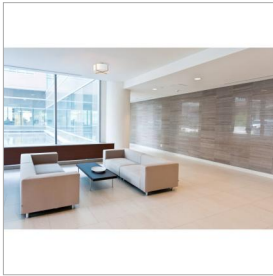

GALERIE

COLLECTION

AXIS OFF WHITE

41710HB

LARGE SEMI-FLUSH MOUNT

Creativity meets practicality in Axis. Featuring a classic crossed-stem design, its shade comes in Off White Linen or Heather Gray Linen complemented by a Black or Heritage Brass finish.

DETAILS	
FINISH:	Heritage Brass
MATERIAL:	Steel
SHADE:	Off-White Linen
DIMMABLE:	YES - WITH DIMMABLE LAMP (NOT INCLUDED)

DIMENSIONS	
WIDTH:	25.5"
HEIGHT:	10.5"
WEIGHT:	6.5lb

LIGHT SOURCE	
LIGHT SOURCE:	Socketed
WATTAGE:	4-14w Med. LED, 25w Equiv.
VOLTAGE:	120v

MOUNTING	
CANOPY:	6.75" Dia.

SHIPPING	
CARTON LENGTH:	30.5
CARTON WIDTH:	30.5
CARTON HEIGHT:	24.5
CARTON WEIGHT:	28.1

PRODUCT DETAILS:

- Dry Rated
- Merging modern and classic elements, the Galerie Collection offers a variety of LED ceiling and sconce fixtures with unique details and finishes that easily complement other Galerie Collection pieces.
- Merging the best of traditional and modern elements with a sophisticated and streamlined look
- Diffusers are made of high transmittance, high diffusion, color stable LDA-filled polycarbonate to maximize delivered lumens