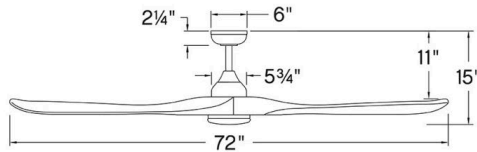

SWELL ILLUMINATED

903872FWB-LDD

SWELL ILLUMINATED 72" LED SMART FAN

DETAILS	
FAN FINISH:	Matte Black
GLASS:	Etched Opal
BLADE COUNT:	3
SLOPE DEGREE:	20

DIMENSIONS	
WIDTH:	75"
HEIGHT:	15"

LIGHT SOURCE	
LED NAME:	EL16W2835
VOLTAGE:	120v
LUMENS:	1320
CRI:	90

MOUNTING	
CANOPY:	6" Dia.
LEAD WIRE:	1 X 76"

SHIPPING	
CARTON LENGTH:	37.9
CARTON WIDTH:	15.4
CARTON HEIGHT:	12.1

Sophisticated and distinct, Swell Illuminated perfectly sets the scene in contemporary spaces without sacrificing functionality – featuring integrated LEDs complemented by a variety of classic finish combinations. A versatile, damp-rated design makes Swell perfect for both interior and outdoor settings. Equipped with a 6-speed DC motor that is WiFi enabled and ready to connect right out of the box. Operated by the HIRO control or WiFi compatible with the Hinkley app.