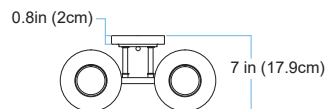

TRANS GLOBE
L I G H T I N G

(818) 768-5511
(800) 446-9092
hello@tglighting.com
USA

Job Type :
Job Name :
Company :
Quantity :

71802 Fifer

Finish	Brushed Nickel
Finish Code	BN
Fixture Dimensions	14.5W x 9.5MH x 7.0D
Bulb Type	Medium base (E-26)
Number of bulbs	2
Bulbs included	No
Wattage	120
Voltage	120
Location Rating	Damp
Dimmable	Yes
Shade Type	White Frosted Glass
Illumination Direction	Ambient

BK
Black

TOP VIEW

Height : 9.4 in (23.8cm)
Width : 14.4 in (36.7cm)
Depth : 7 in (17.9cm)

FRONT VIEW

SIDE VIEW