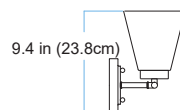

TRANS GLOBE
L I G H T I N G

(818) 768-5511
(800) 446-9092
hello@tglighting.com
USA

Job Type :
Job Name :
Company :
Quantity :

71802 Fifer

Finish	Brushed Nickel
Finish Code	BN
Fixture Dimensions	14.5W x 9.5MH x 7.0D
Bulb Type	Medium base (E-26)
Number of bulbs	2
Bulbs included	No
Wattage	120
Voltage	120
Location Rating	Damp
Dimmable	Yes
Shade Type	White Frosted Glass
Illumination Direction	Ambient

BK
Black

TOP VIEW

Height : 9.4 in (23.8cm)
Width : 14.4 in (36.7cm)
Depth : 7 in (17.9cm)

FRONT VIEW

SIDE VIEW