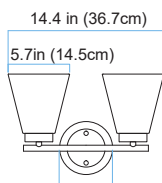

TRANS GLOBE
L I G H T I N G

(818) 768-5511
(800) 446-9092
hello@tglighting.com
USA

Job Type :
Job Name :
Company :
Quantity :

71802 Fifer

Finish	Brushed Nickel
Finish Code	BN
Fixture Dimensions	14.5W x 9.5MH x 7.0D
Bulb Type	Medium base (E-26)
Number of bulbs	2
Bulbs included	No
Wattage	120
Voltage	120
Location Rating	Damp
Dimmable	Yes
Shade Type	White Frosted Glass
Illumination Direction	Ambient

BK
Black

TOP VIEW

Height : 9.4 in (23.8cm)
Width : 14.4 in (36.7cm)
Depth : 7 in (17.9cm)

FRONT VIEW

SIDE VIEW