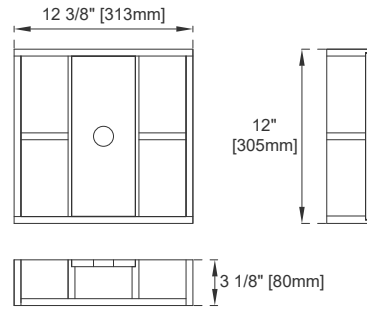

Vanity Top Included: NO, Optional 3cm Tops Available with Sinks Optional

Wooden Backsplash

Number of Doors: Four

Number of Drawers: Three

USB/Power Component: YES (ETL5011080)

Cord Length: 6'6"

Assembly Required: NO

Bamboo Storage Tray: YES

Drawer Box Material and Construction: 15mm Poplar/English Dovetail Joinery

Hardware Material and Finish: Zinc Alloy in Satin Nickel

Fits Drain Hole Size: 1-3/4"

Overflow: Front Facing

Full Extension, Soft Close Glides

European Soft Close Hinges

Aluminum Laminate Drawer Liners

Adjustable Levelers

Dimension

Width: 71-1/8"

Depth: 23-1/8"

Height: 33-7/8"

Rough-In Height: 21-1/2"

72" PALISADES VANITY

527-V72-BW

JAMES MARTIN VANITIES

Knob

Bamboo Drawer Organizer

All dimensions are nominal

Diagrams are of cabinet only—James Martin Optional Countertops and sinks are not shown