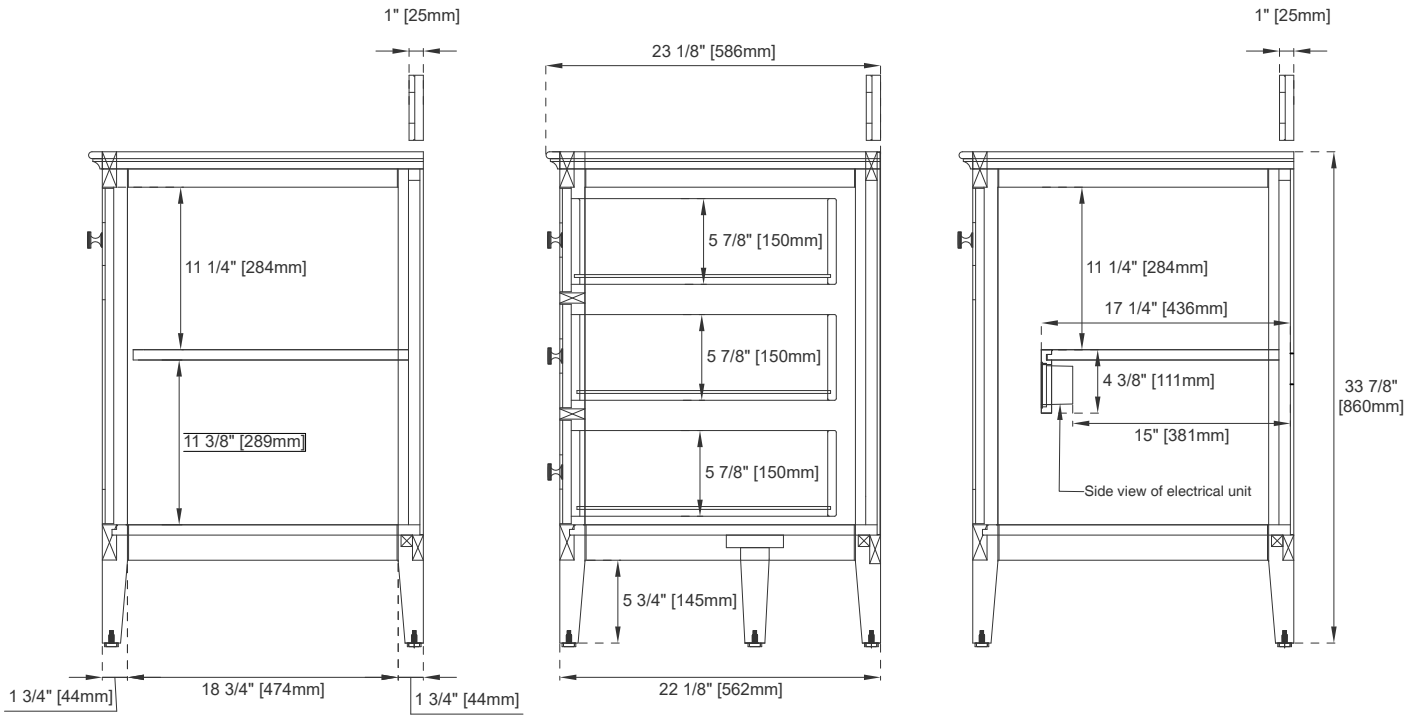

72" PALISADES VANITY

JAMES MARTIN VANITIES

527-V72-BW

Side View 1

Side View 2

Side View 3