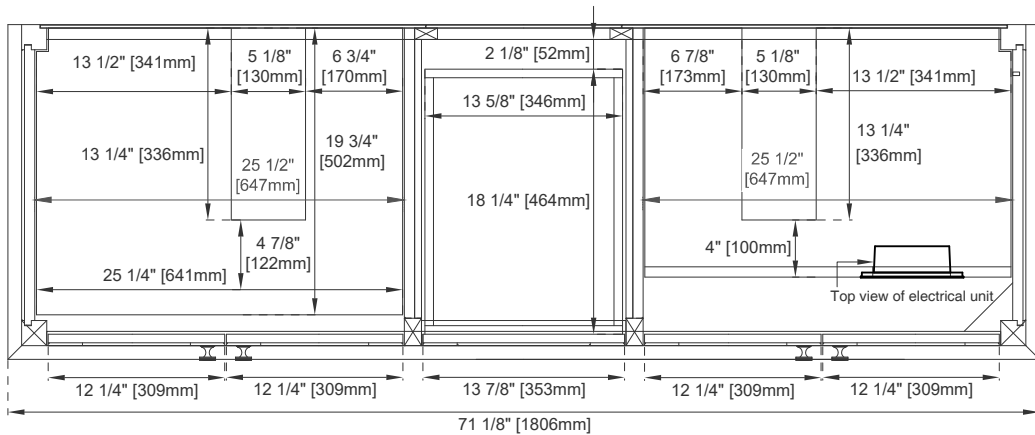

Full Extension, Soft Close Glides

European Soft Close Hinges

Aluminum Laminate Drawer Liners

Adjustable Levelers

Dimension

Width: 71-1/8"

Depth: 23-1/8"

Height: 33-7/8"

Rough-In Height: 21-1/2"

72" PALISADES VANITY

527-V72-BW

JAMES MARTIN VANITIES

Knob

Bamboo Drawer Organizer

All dimensions are nominal

Diagrams are of cabinet only—James Martin Optional Countertops and sinks are not shown