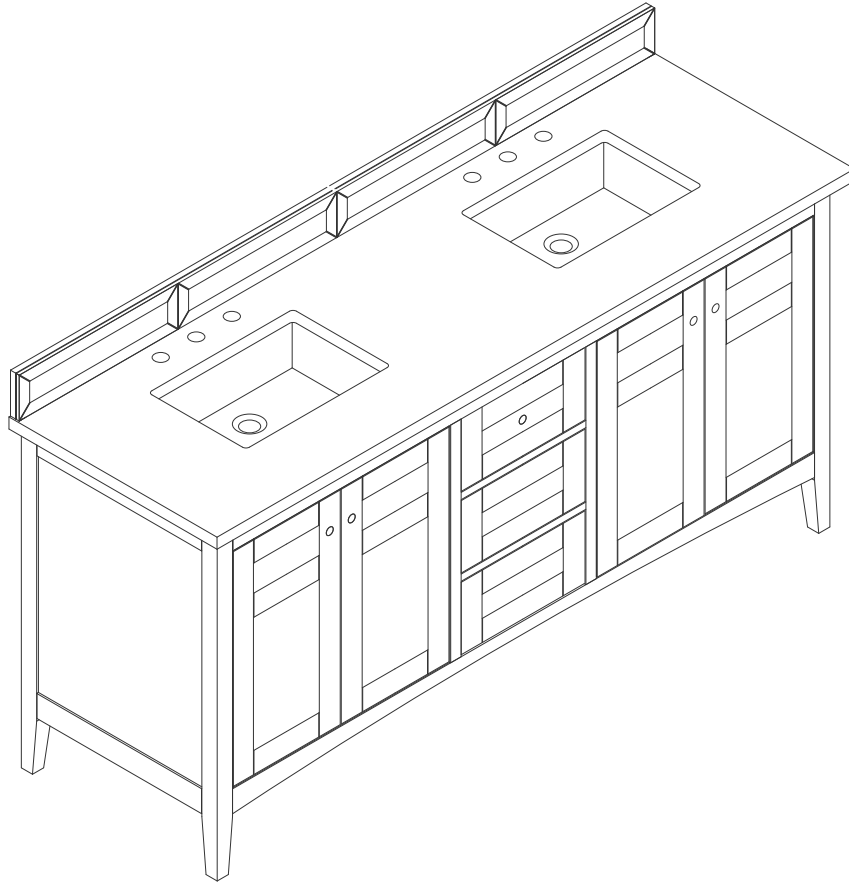

72" PALISADES VANITY

JAMES MARTIN
VANITIES

527-V72-BW

Features and Materials

Solids: Soft Maple and Yellow Poplar

Panels: Plywood

Installation Type: Floor Standing

Number of Basins: Two, with optional 3cm top

Vanity Top Included: NO, Optional 3cm Tops Available with Sinks Optional

Wooden Backsplash

Number of Doors: Four

Number of Drawers: Three

USB/Power Component: YES (ETL5011080)

Cord Length: 6'6"

Assembly Required: NO

Bamboo Storage Tray: YES

Drawer Box Material and Construction: 15mm Poplar/English Dovetail Joinery

Hardware Material and Finish: Zinc Alloy in Satin Nickel

Fits Drain Hole Size: 1-3/4"

Overflow: Front Facing

Full Extension, Soft Close Glides

European Soft Close Hinges

Aluminum Laminate Drawer Liners

Adjustable Levelers

Dimension

Width: 71-1/8"

Depth: 23-1/8"

Height: 33-7/8"