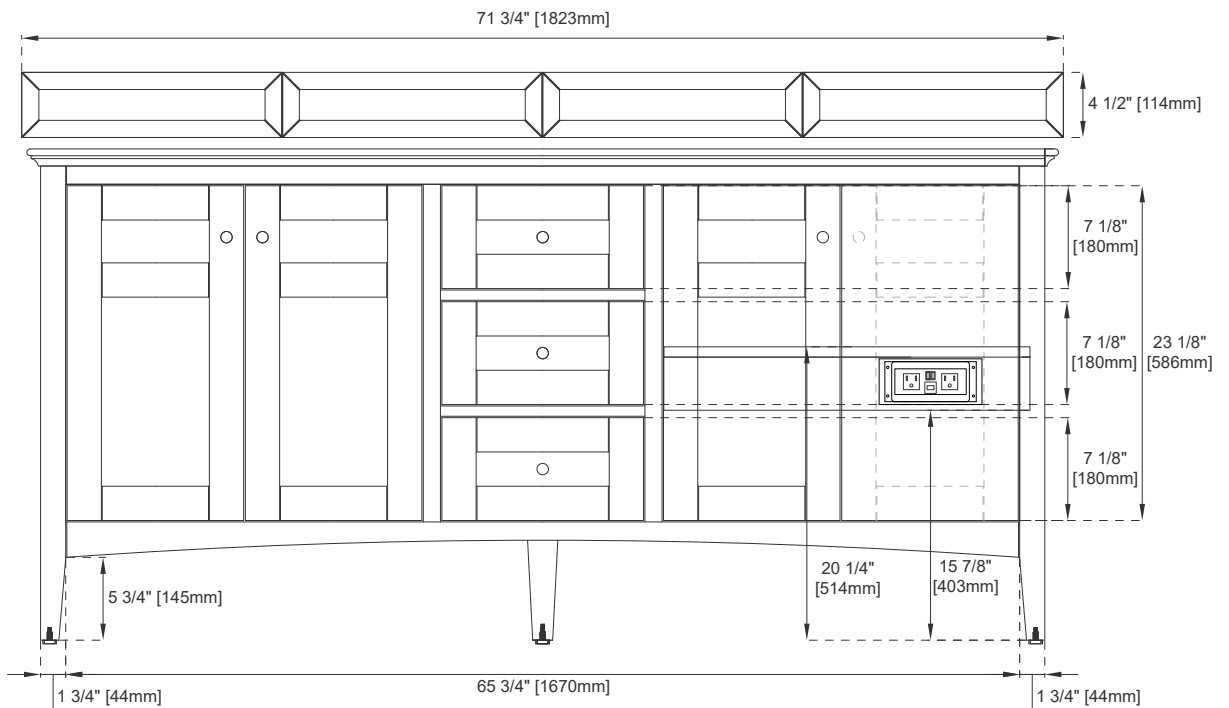

Full Extension, Soft Close Glides

European Soft Close Hinges

Aluminum Laminate Drawer Liners

Adjustable Levelers

Dimension

Width: 71-1/8"

Depth: 23-1/8"

Height: 33-7/8"

Rough-In Height: 21-1/2"

72" PALISADES VANITY

527-V72-BW

JAMES MARTIN VANITIES

Knob

Bamboo Drawer Organizer

All dimensions are nominal

Diagrams are of cabinet only—James Martin Optional Countertops and sinks are not shown