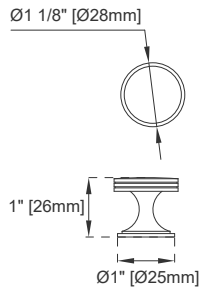

Vanity Top Included: NO, Optional 3cm Tops Available with Sinks Optional

Wooden Backsplash

Number of Doors: Four

Number of Drawers: Three

USB/Power Component: YES (ETL5011080)

Cord Length: 6'6"

Assembly Required: NO

Bamboo Storage Tray: YES

Drawer Box Material and Construction: 15mm Poplar/English Dovetail Joinery

Hardware Material and Finish: Zinc Alloy in Satin Nickel

Fits Drain Hole Size: 1-3/4"

Overflow: Front Facing

Full Extension, Soft Close Glides

European Soft Close Hinges

Aluminum Laminate Drawer Liners

Adjustable Levelers

Dimension

Width: 71-1/8"

Depth: 23-1/8"

Height: 33-7/8"

Rough-In Height: 21-1/2"

72" PALISADES VANITY

527-V72-BW

JAMES MARTIN VANITIES

Knob

Bamboo Drawer Organizer

All dimensions are nominal

Diagrams are of cabinet only—James Martin Optional Countertops and sinks are not shown