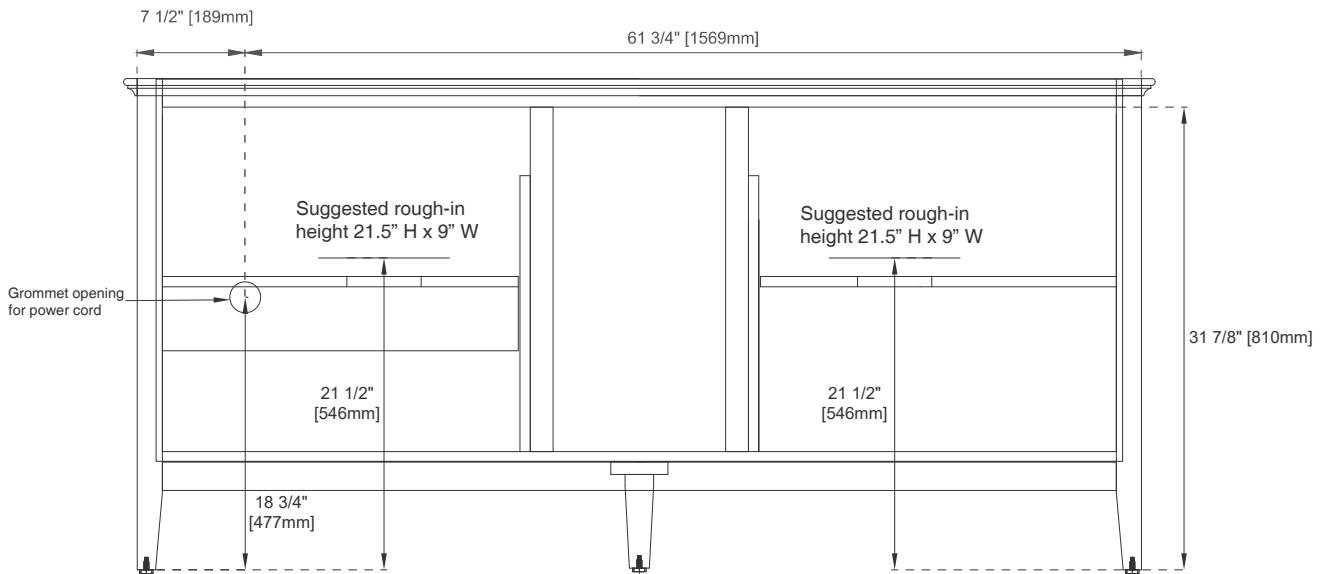

Full Extension, Soft Close Glides

European Soft Close Hinges

Aluminum Laminate Drawer Liners

Adjustable Levelers

Dimension

Width: 71-1/8"

Depth: 23-1/8"

Height: 33-7/8"

Rough-In Height: 21-1/2"

72" PALISADES VANITY

527-V72-BW

JAMES MARTIN VANITIES

Knob

Bamboo Drawer Organizer

All dimensions are nominal

Diagrams are of cabinet only—James Martin Optional Countertops and sinks are not shown

Visit website for warranty and installation information
www.jamesmartinvanities.com

72" PALISADES VANITY

JAMES MARTIN VANITIES

527-V72-BW

Side View 1

Side View 2

Side View 3

Back View

All dimensions are nominal
Diagrams are of cabinet only—James Martin Optional Countertops and sinks are not shown

Visit website for warranty and installation information
www.jamesmartinvanities.com