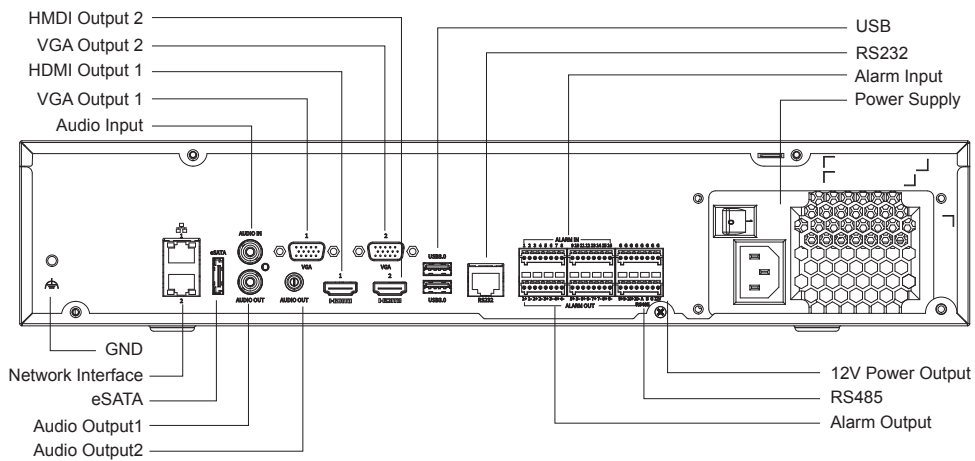

Warranty

All Illumivue products come with a 3-year limited liability warranty. This warranty includes parts and labor repairs on all components found to be defective in material or workmanship under normal conditions of use. This warranty shall not apply to products which have been abused, modified, or disassembled. Warranty items only by authorized resellers. Warranty not eligible for products purchased through non-authorized online sellers.