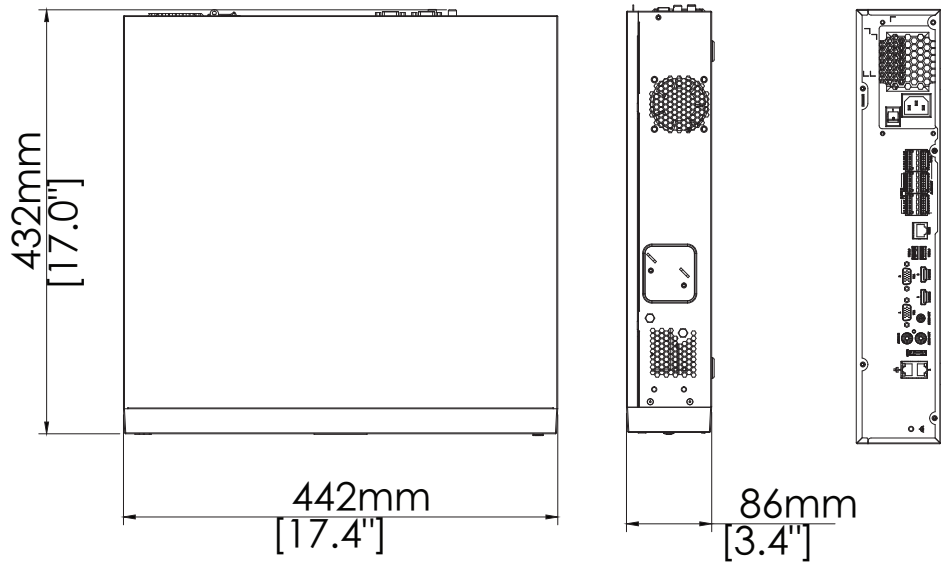

Working Humidity	≤ 90% RH (non-condensing)
Power Consumption (without HDD)	≤ 50W
Dimensions	
Weight (without HDD)	≤ 5.5Kg (12.1lb)
Height	2U
Dimensions	442mm × 432mm × 86mm (17.4"×17.0"×3.4")
Certification	
Certification	CE, FCC, UL, RoHS, WEEE
CE	EN 55032, EN 61000-3-3, EN IEC 61000-3-2, EN 55035
FCC	Part15 Subpart B

## Dimensions