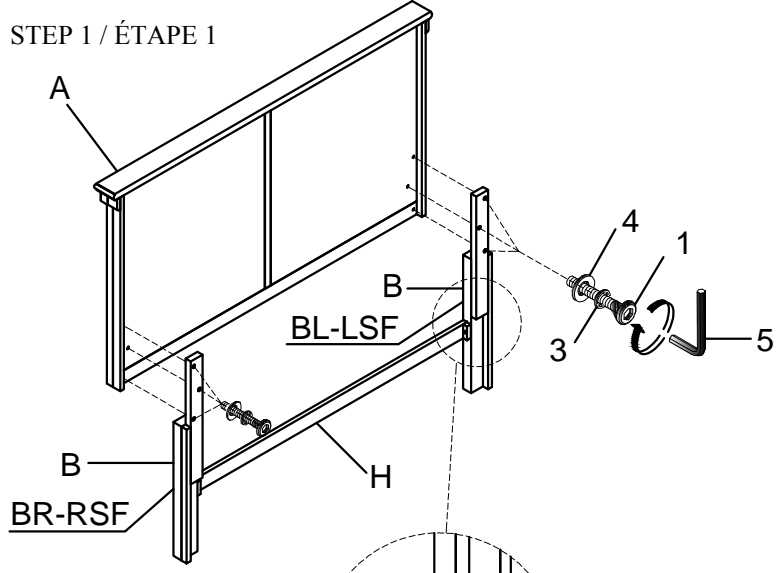

STEP 1 / ÉTAPE 1

STEP 2 / ÉTAPE 2

STEP 3 / ÉTAPE 3