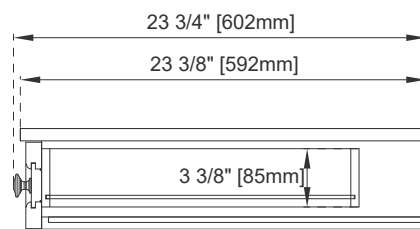

Vanity Top Included: NO, Optional 3cm Tops Available

Number of Doors: 0

Number of Drawers: One

Number of Tip Outs: 0

Bamboo Storage Tray: 0

Assembly Required: YES

Drawer Box Material and Construction: 12mm Plywood/English Dovetail Joinery

Full Extension, Soft Close Glides

Aluminum Laminate Drawer Liners

Dimension

Width: 26"

Depth: 23-3/8"

Height: 5-7/8"

26" COPPER COVE ENCORE MAKEUP COUNTER

JAMES MARTIN VANITIES

301-DU26-BW

Top View

Front View

Side View

All dimensions are nominal
Diagrams are of cabinet only-James Martin Optional Countertops are not shown

Visit website for warranty and installation information
www.jamesmartinvanities.com