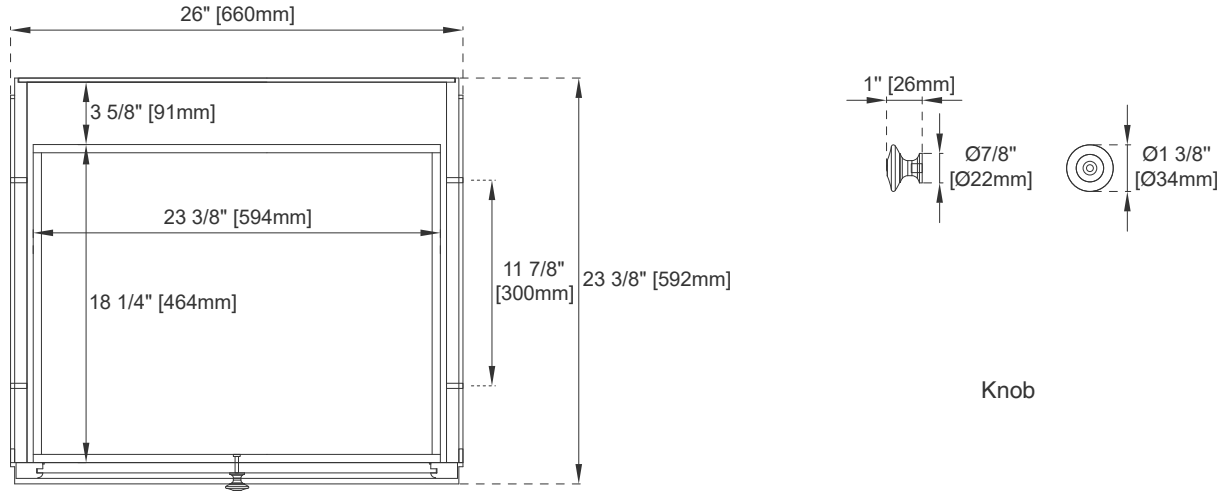

Vanity Top Included: NO, Optional 3cm Tops Available

Number of Doors: 0

Number of Drawers: One

Number of Tip Outs: 0

Bamboo Storage Tray: 0

Assembly Required: YES

Drawer Box Material and Construction: 12mm Plywood/English Dovetail Joinery

Full Extension, Soft Close Glides

Aluminum Laminate Drawer Liners

Dimension

Width: 26"

Depth: 23-3/8"

Height: 5-7/8"

26" COPPER COVE ENCORE MAKEUP COUNTER

JAMES MARTIN VANITIES

301-DU26-BW

Top View

Front View

Side View

All dimensions are nominal
Diagrams are of cabinet only-James Martin Optional Countertops are not shown

Visit website for warranty and installation information
www.jamesmartinvanities.com