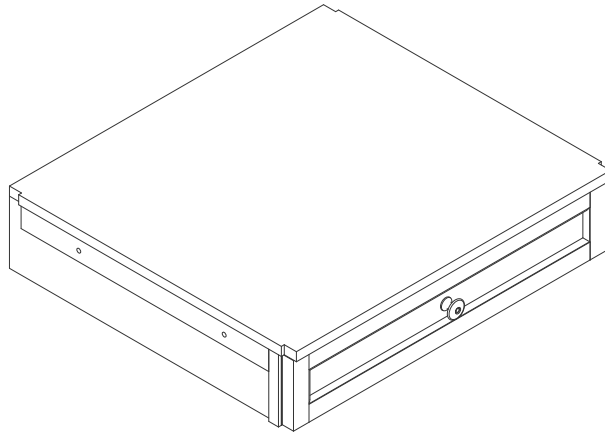

26" COPPER COVE ENCORE MAKEUP COUNTER

JAMES MARTIN
VANITIES

301-DU26-BW

Features and Materials

Solids: Soft Maple

Veneers: NO

Panels: Plywood

Installation Type: Used to Connect Pairs of Cabinets
(Either 301-V30 or 301-V48 Vanity Cabinets)

Vanity Top Included: NO, Optional 3cm Tops Available

Number of Doors: 0

Number of Drawers: One

Number of Tip Outs: 0

Bamboo Storage Tray: 0

Assembly Required: YES

Drawer Box Material and Construction: 12mm Plywood/English Dovetail Joinery

Full Extension, Soft Close Glides

Aluminum Laminate Drawer Liners

Dimension

Width: 26"

Depth: 23-3/8"

Height: 5-7/8"

26" COPPER COVE ENCORE MAKEUP COUNTER

JAMES MARTIN VANITIES