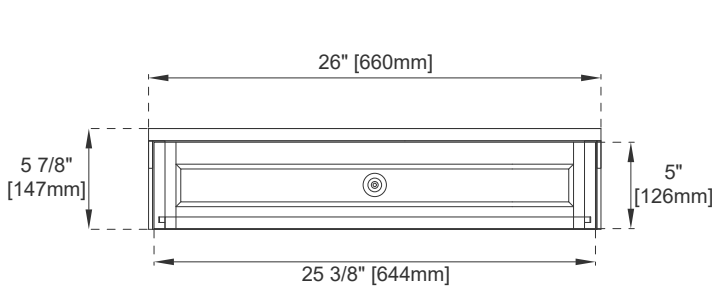

Vanity Top Included: NO, Optional 3cm Tops Available

Number of Doors: 0

Number of Drawers: One

Number of Tip Outs: 0

Bamboo Storage Tray: 0

Assembly Required: YES

Drawer Box Material and Construction: 12mm Plywood/English Dovetail Joinery

Full Extension, Soft Close Glides

Aluminum Laminate Drawer Liners

Dimension

Width: 26"

Depth: 23-3/8"

Height: 5-7/8"

26" COPPER COVE ENCORE MAKEUP COUNTER

JAMES MARTIN VANITIES

301-DU26-BW

Top View

Front View

Side View

All dimensions are nominal
Diagrams are of cabinet only-James Martin Optional Countertops are not shown

Visit website for warranty and installation information
www.jamesmartinvanities.com