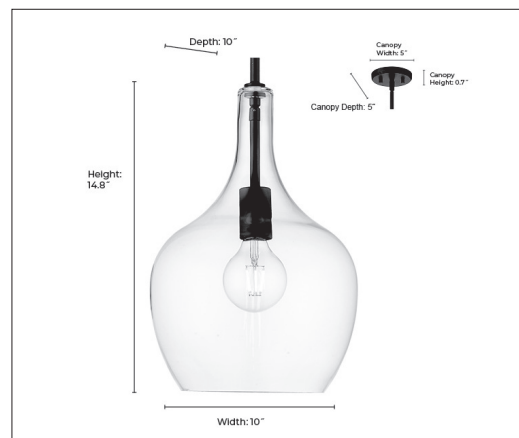

Millennium Lighting
105 Declaration Drive
McDonough, GA 30253
www.millenniumlighting.com