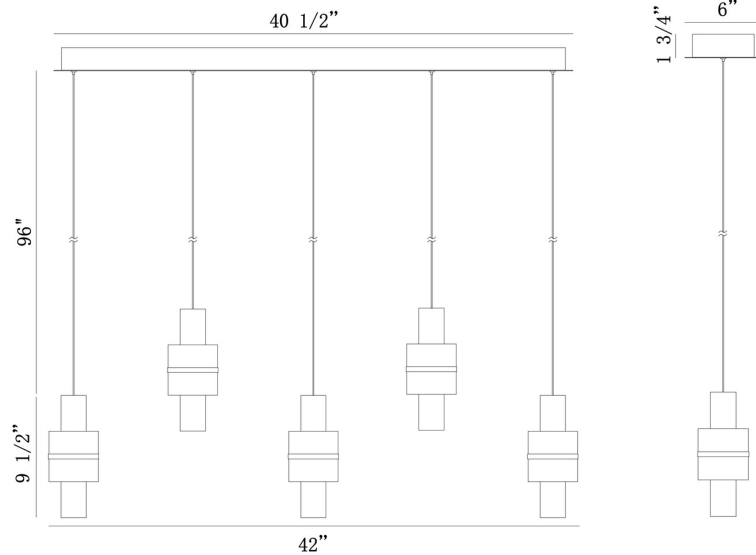

EUROfase

Rola, Chandelier, 5-Light, 42", Gold, White Glass

Item No.
45595-011

JOB NAME:

DATE:

TYPE:

COMMENTS:

LIGHT INFORMATION

Light Type	Integrated LED
Bulb Socket	N/A
Bulb Shape	N/A
Bulb Included	Yes
CRI	90
Delivered Lumens	854
Colour Temperature (Kelvin)	3000K
Average Hours LED (L70)	20000
Number of Lights	10
Light Direction	Up & Down
Dimming Method	Triac/Elv
Output Voltage	24
Current Type	DC

LIGHT INFORMATION (CONT'D.)

Light Wattage	4
Total Wattage	40

DIMENSIONS & WEIGHT

Product Width (In)	6
Product Height (In)	9.5
Product Ext (In)	
Product Diameter (In)	
Product Weight (Lbs)	14.7
Product Length (In)	42