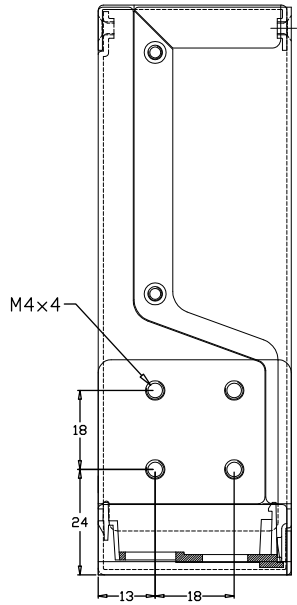

8 7 6 5 4 3 2 1

F  
E  
D  
C  
B  
A

THIRD ANGLE PROJECTION

**GENERAL NOTES**

DIMENSIONS ARE IN MM - DO NOT SCALE  
THIS DOCUMENT CONTAINS CONFIDENTIAL, PROPRIETARY INFORMATION THAT IS PROPERTY OF STARTECH.COM

PRODUCT ID	SV431DPUA		
DESCRIPTION	4 Port USB DisplayPort KVM Switch with Audio - TAA		
<b>DO NOT SCALE</b>	<b>SHEET: 1 OF: 1</b>	<b>UPLOAD DATE: 6/17/2025</b>	

8 7 6 5 4 3 2 1