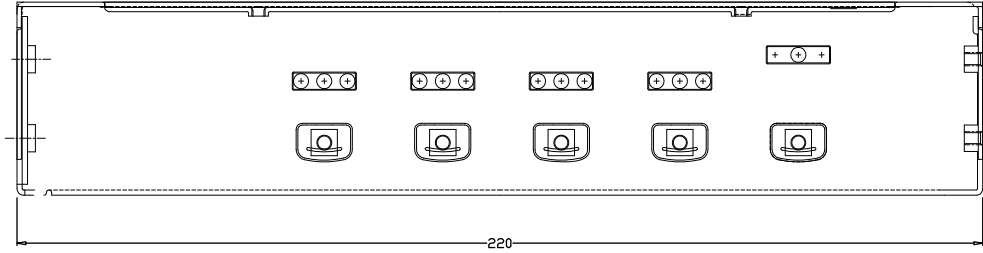

8 7 6 5 4 3 2 1

F  
E  
D  
C  
B  
A

THIRD ANGLE PROJECTION

**GENERAL NOTES**

DIMENSIONS ARE IN MM - DO NOT SCALE  
THIS DOCUMENT CONTAINS CONFIDENTIAL, PROPRIETARY INFORMATION THAT IS PROPERTY OF STARTECH.COM

PRODUCT ID	SV431DPUA		
DESCRIPTION	4 Port USB DisplayPort KVM Switch with Audio - TAA		
<b>DO NOT SCALE</b>	<b>SHEET: 1 OF: 1</b>	<b>UPLOAD DATE: 6/17/2025</b>	

8 7 6 5 4 3 2 1