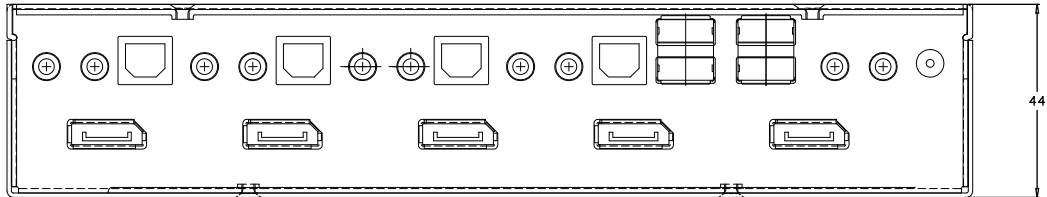

8 7 6 5 4 3 2 1

F  
E  
D  
C  
B  
A

THIRD ANGLE PROJECTION

**GENERAL NOTES**

DIMENSIONS ARE IN MM - DO NOT SCALE  
THIS DOCUMENT CONTAINS CONFIDENTIAL, PROPRIETARY INFORMATION THAT IS PROPERTY OF STARTECH.COM

PRODUCT ID	SV431DPUA		
DESCRIPTION	4 Port USB DisplayPort KVM Switch with Audio - TAA		
<b>DO NOT SCALE</b>	<b>SHEET: 1 OF: 1</b>	<b>UPLOAD DATE: 6/17/2025</b>	

8 7 6 5 4 3 2 1