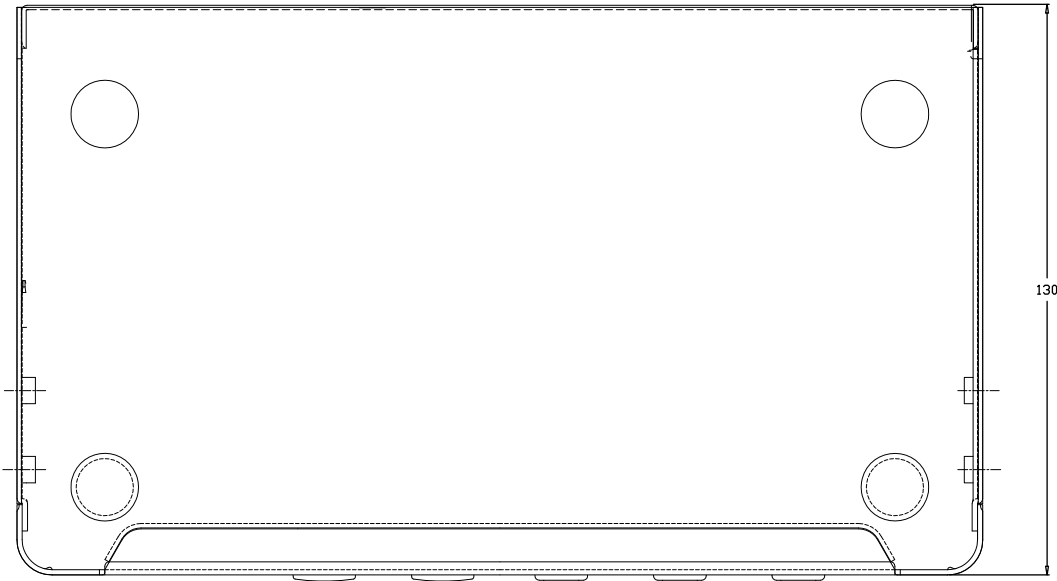

8 7 6 5 4 3 2 1

F  
E  
D  
C  
B  
A

THIRD ANGLE PROJECTION

**GENERAL NOTES**

DIMENSIONS ARE IN MM - DO NOT SCALE  
THIS DOCUMENT CONTAINS CONFIDENTIAL, PROPRIETARY INFORMATION THAT IS PROPERTY OF STARTECH.COM

PRODUCT ID	SV431DPUA		
DESCRIPTION	4 Port USB DisplayPort KVM Switch with Audio - TAA		
<b>DO NOT SCALE</b>	<b>SHEET: 1 OF: 1</b>	<b>UPLOAD DATE: 6/17/2025</b>	

8 7 6 5 4 3 2 1