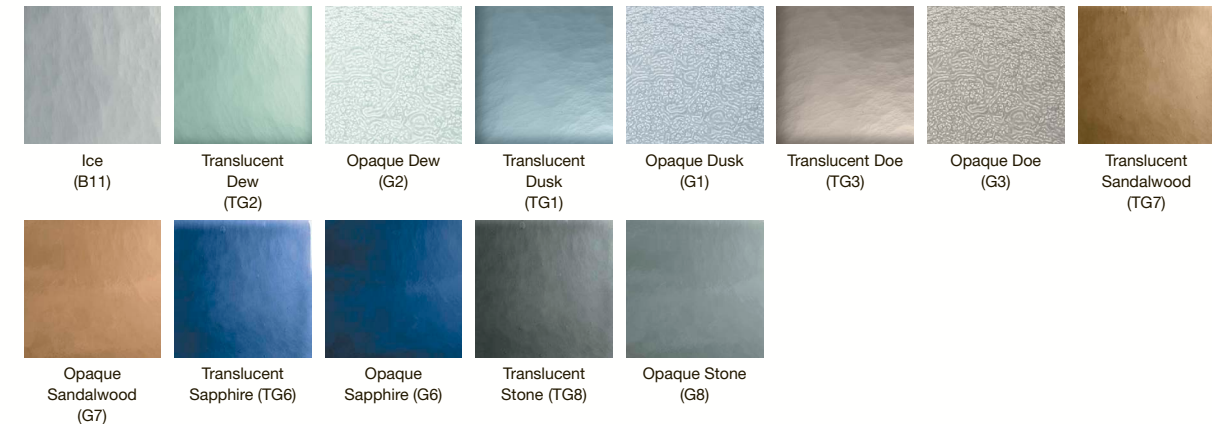

Hole configuration options vary by model.

Single-Hole

4" Centerset

8" Widespread

MATERIALS & COLORS

Glass

Artist Editions® glass sinks are handcrafted in our glass studio in Kohler, Wisconsin, and are available in a variety of opaque and translucent colors. Color options vary by sink model.