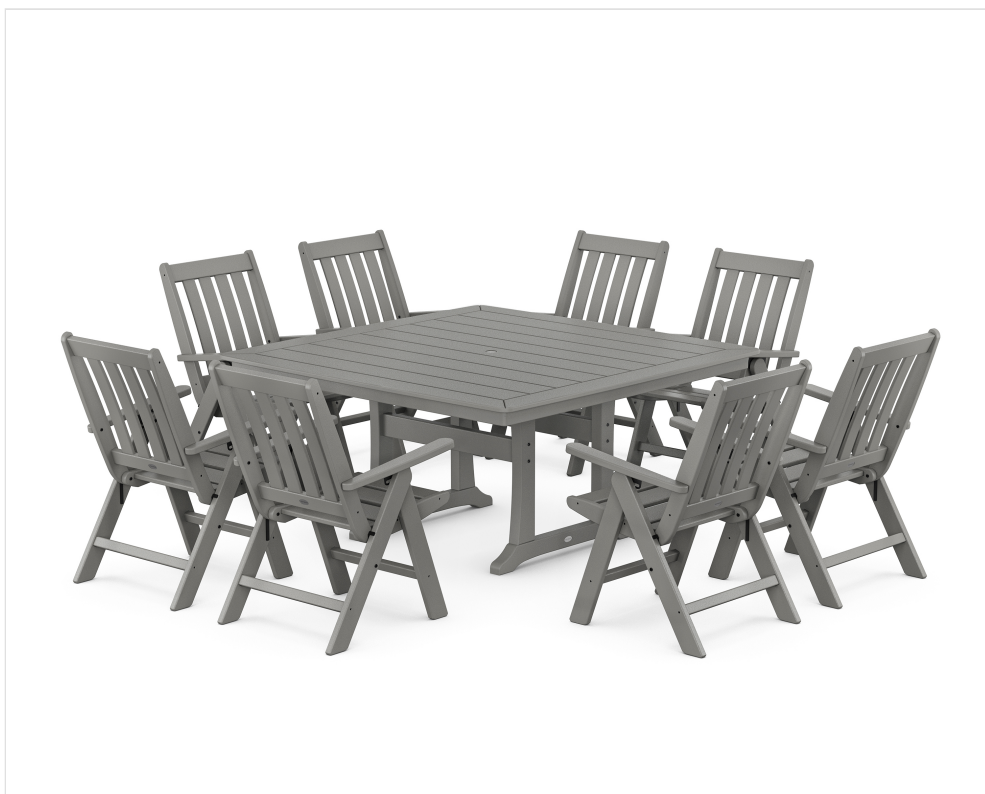

POLYWOOD®

Sustainable Outdoor Furniture

CLIMATE TUFF™
MATERIALS

COLORSTAY™
TECHNOLOGY

MADE IN
THE USA

CONSCIOUSLY
CRAFTED

Vineyard Folding Chair 9-Piece Square Dining Set with Trestle Legs

BRAND | POLYWOOD®

COLLECTION | Vineyard

SKU | PWS1887-1

SET WEIGHT + DIMENSIONS

Overall Set Weight	357.0 lbs
Recommended Minimum Space (Based on pictured configuration)	116.0" W x 37.0" H x 116.0" D

INDIVIDUAL ITEM DIMENSIONS

Qty	NAME	SKU	DIMENSIONS (W x H x D)
8	Vineyard Folding Dining Chair	VND38	25.0" x 38.5" x 25.0"
1	Nautical Trestle 59" Dining Table	PL85-T2 L1	59.5" x 29.0" x 59.5"

AVAILABLE LUMBER COLORS