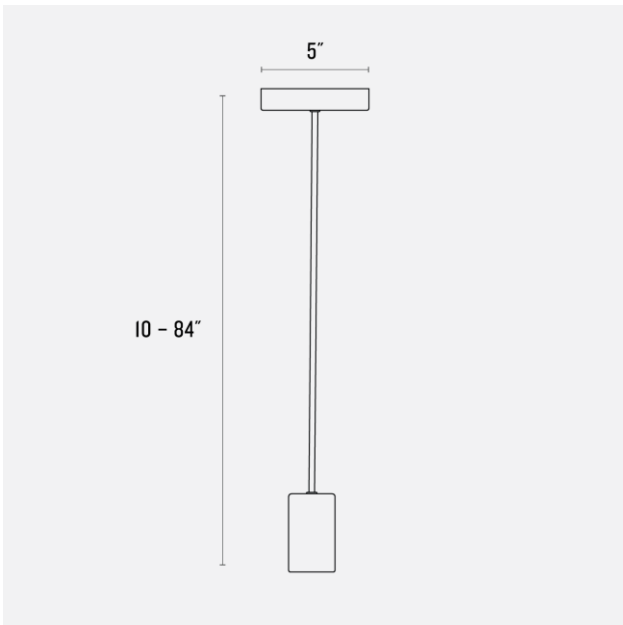

Location Rating: Damp

Dimensions:

Choice of Length: 10 - 84"

Overall: 2" W

Canopy: 5" W

Materials: Brass or Steel (Colors)

One year guarantee

Option(s)