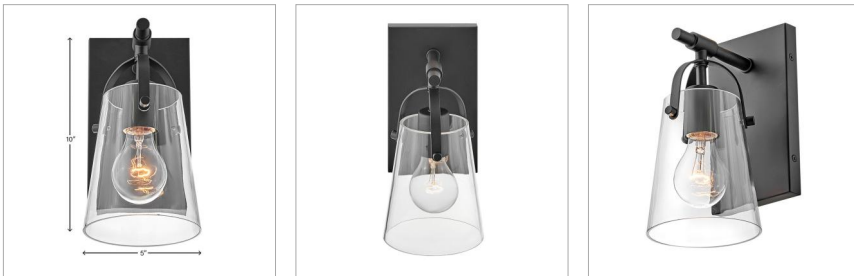

FOSTER

5130BK

MEDIUM SCONCE

Clean and airy, Foster breathes composed simplicity into any bath space. Its softly tapered glass shade, suspended from arched handle prongs, creates a sophisticated transitional silhouette, enhanced by practical yet stylized details.

DETAILS

FINISH:	Black
MATERIAL:	Steel
GLASS:	Clear
DIMMABLE:	YES - WITH DIMMABLE LAMP (NOT INCLUDED)

DIMENSIONS

WIDTH:	5"
HEIGHT:	10"
WEIGHT:	2lb
BACK PLATE:	4.5"W X 8"H
EXTENSION:	6.5"
TOP TO OUTLET:	6"

LIGHT SOURCE

LIGHT SOURCE:	Socketed
WATTAGE:	1-14w Med. LED, 100w Equiv.
VOLTAGE:	120v

SHIPPING

CARTON LENGTH:	13.8
CARTON WIDTH:	8.7
CARTON HEIGHT:	7.3
CARTON WEIGHT:	2.6

PRODUCT DETAILS:

- Invisimount hardware is hidden on the backplate for a clean silhouette
- This fixture can be mounted either up or down to best fit your space
- Damp Rated
- Merging the best of traditional and modern elements with a sophisticated and streamlined look