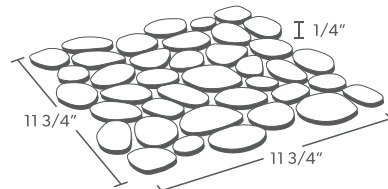

This product comes in mesh mounted sheets
All dimensions are nominal.
One Sheet = .97 sq. ft.

Spindrift Marble - Pebble Tile - Tempest

STONE - SPINDRIFT MARBLE

Brand: Island Stone

Material Type: Stone

Style in Collection: Pebble Tile

Colors in Collection: Carrara, Nebula, Tempest

Finish: Honed

PATTERN: Spindrift Marble

Actual Dimensions:

11.75" x 11.75" x .25"

298.45 x 298.45 x 6.35mm

Area Covered: .97 sq. ft. per sheet

Weight: 30 lbs. per box