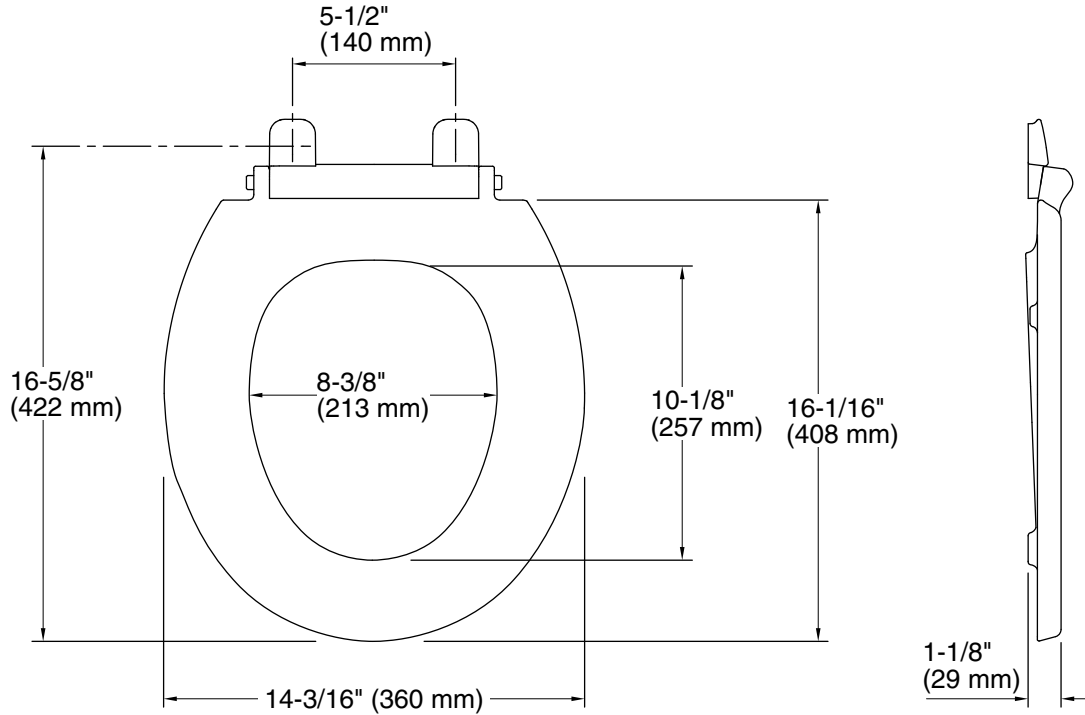

Color	Code	Description
-------	------	-------------

	0	White
---	---	-------

Technical Information

All product dimensions are nominal.

Seat shape type: Round-front
Seat front type: Closed-front
Seat-mounting holes: 5-1/2" (140 mm)