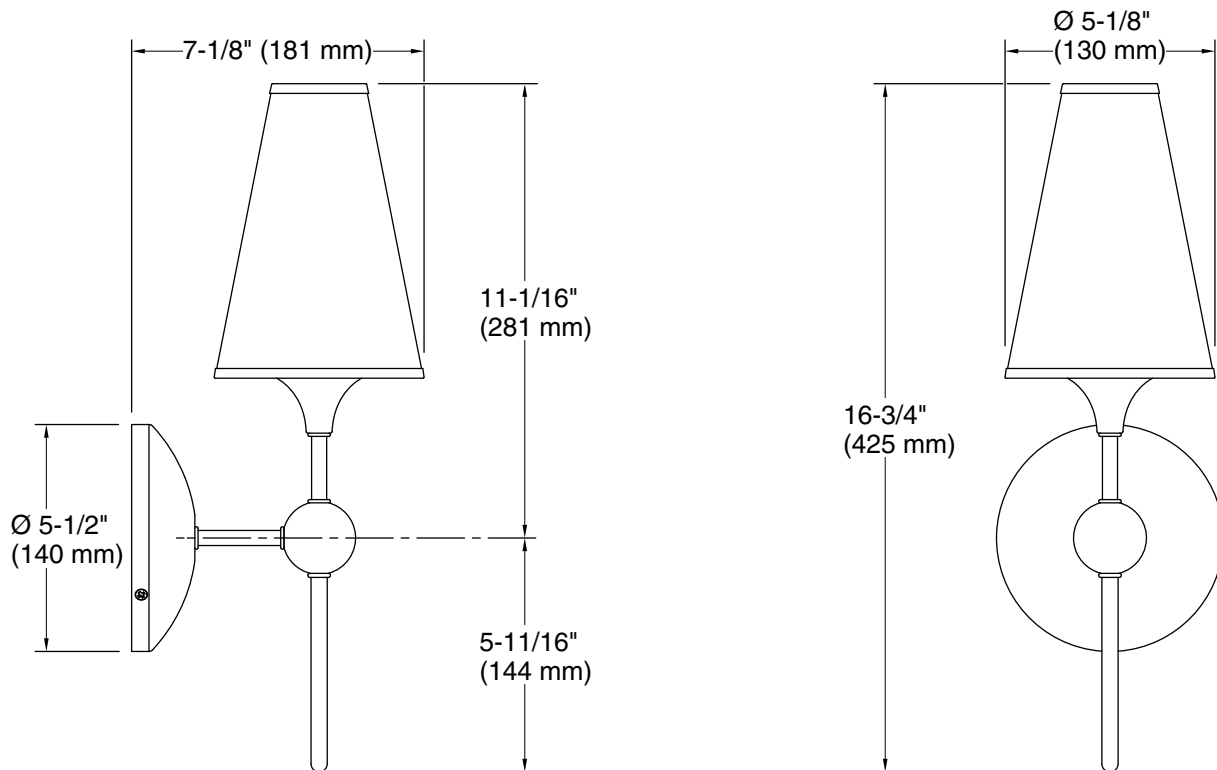

Required Electrical Service

One dedicated circuit required.

Lights: 120 V, 0.5 A, 60 Hz

Technical Information

All product dimensions are nominal.

Material: Steel

Number of Lights: 1

Lighting Type: Socket-based

Socket Type: E-12 Candelabra

Number of Shades: 1

Shade Type: Fabric

Hanging Type: Non-hanging

Electrical component Socket Rating: 60 Hz, 60 W
rating: