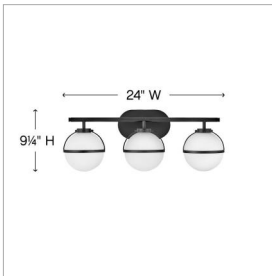

HOLLIS

5663BK-LL

MEDIUM THREE LIGHT VANITY

The distinctive vintage globe design of Hollis evokes a mid-century mood, yet its clean lines and sophisticated silhouette provide versatility for a variety of décors. Etched opal glass globes shine against a Heritage Brass or a Black finish.

DETAILS	
FINISH:	Black
MATERIAL:	Steel
GLASS:	Etched Opal
DIMMABLE:	YES - CL TYPE DIMMER (SSL7A)

DIMENSIONS	
WIDTH:	24"
HEIGHT:	9.3"
WEIGHT:	5.5lb
BACK PLATE:	8"W X 4.5"H
EXTENSION:	7.8"
TOP TO OUTLET:	2.25"

LIGHT SOURCE	
LIGHT SOURCE:	Socketed
LED NAME:	EG9L-5
WATTAGE:	3-5w G9 LED *Included
VOLTAGE:	120v
LUMENS:	1650
CRI:	90
INCANDESCENT EQUIVALENCY:	3 x 50w
DIMMABLE:	YES - CL TYPE DIMMER (SSL7A)

SHIPPING	
CARTON LENGTH:	26.5
CARTON WIDTH:	9
CARTON HEIGHT:	15
CARTON WEIGHT:	7.9