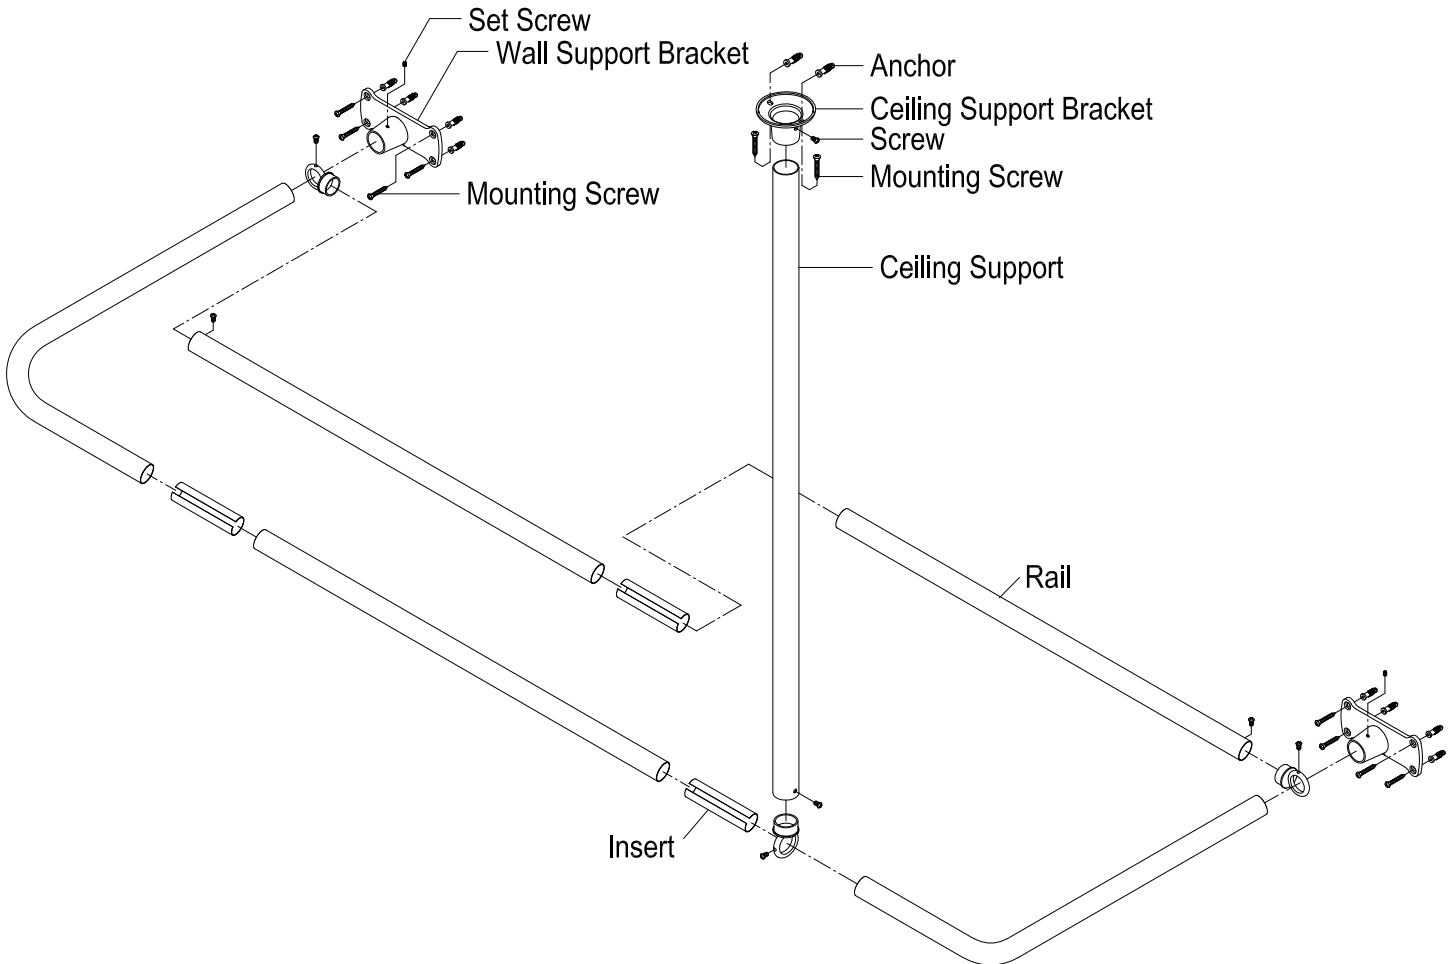

KINGSTON

KITCHEN & BATH

INSTALLATION INSTRUCTIONS D-Type Shower Rod Bath Supply

Parts:

Mounting Screw & Anchor	Screw	Set Screw
		
10 Pcs	7 Pcs	2 Pcs

www.kingstonbrass.com

TOLL-FREE CUSTOMER SERVICE: 1-877-2-KBRASS