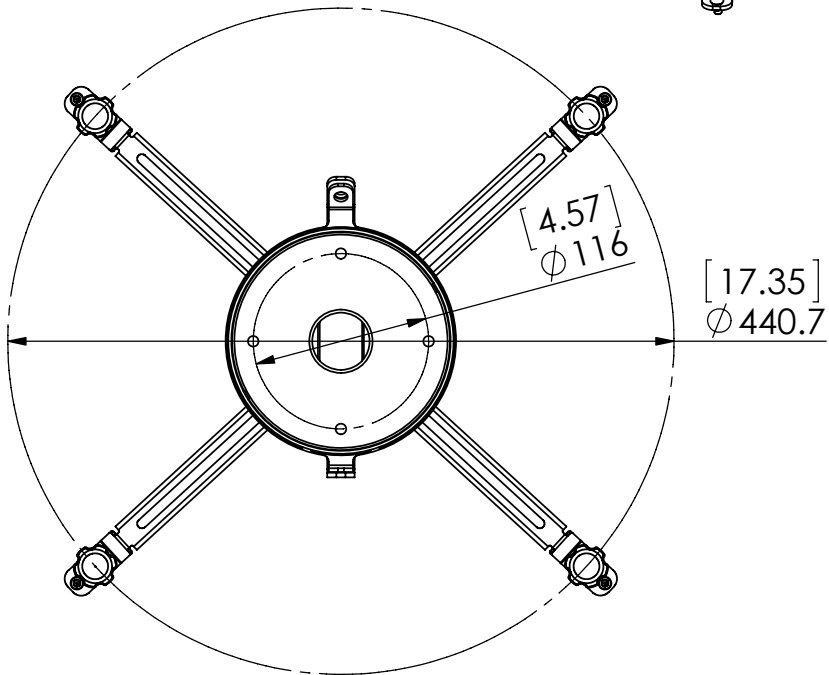

# PJMPRO

1.5NPT

-20° -- +20°

-180° -- +180°

-5° -- +5°

**BRKT**  
B R A N D

[WWW.BRKTBRAND.COM](http://WWW.BRKTBRAND.COM)

Universal legs are adjustable to fit all projectors up to 50 lbs gear driven 3-axis micro adjustment  $\pm 20^\circ$  pitch ideal for any throw  $\pm 5^\circ$  roll and  $\pm 180^\circ$  yaw for post installation adjustment