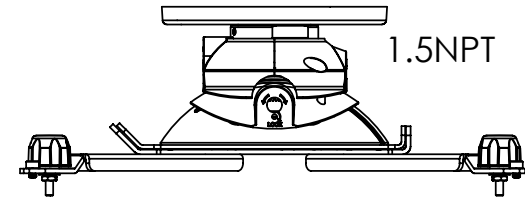

# PJMPRO

1.5NPT

-20° -- +20°

-180° -- +180°

-5° -- +5°

**BRKT**  
B R A N D

[WWW.BRKTBRAND.COM](http://WWW.BRKTBRAND.COM)

Universal legs are adjustable to fit all projectors up to 50 lbs gear driven 3-axis micro adjustment  $\pm 20^\circ$  pitch ideal for any throw  $\pm 5^\circ$  roll and  $\pm 180^\circ$  yaw for post installation adjustment