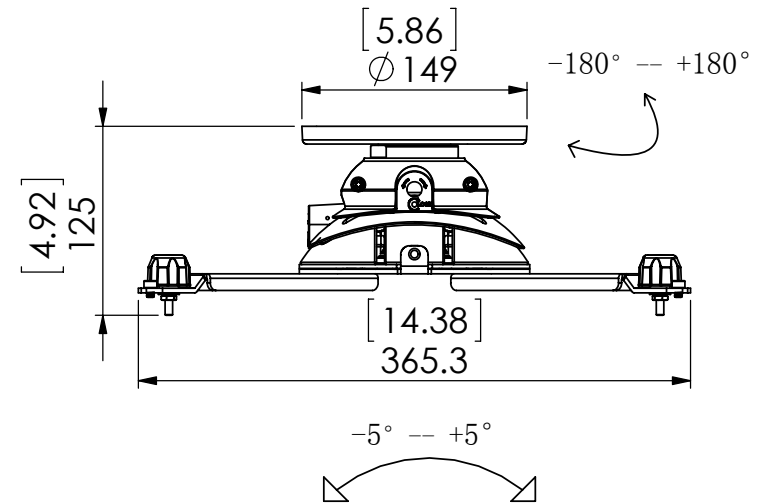

# PJMPRO

1.5NPT

-20° -- +20°

-180° -- +180°

-5° -- +5°

**BRKT**  
B R A N D

[WWW.BRKTBRAND.COM](http://WWW.BRKTBRAND.COM)

Universal legs are adjustable to fit all projectors up to 50 lbs gear driven 3-axis micro adjustment  $\pm 20^\circ$  pitch ideal for any throw  $\pm 5^\circ$  roll and  $\pm 180^\circ$  yaw for post installation adjustment