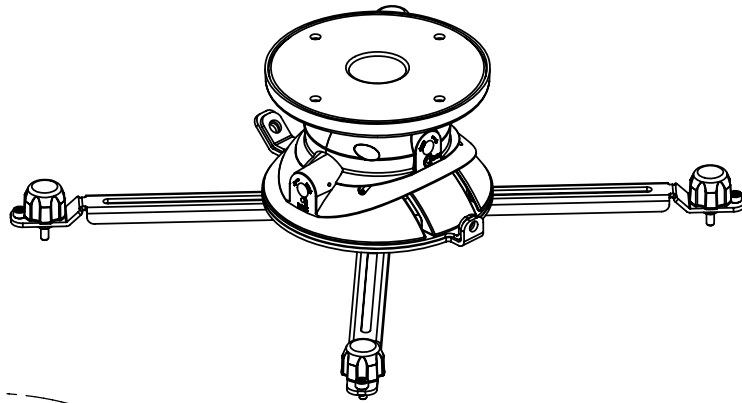

# PJMPRO

1.5NPT

-20° -- +20°

-180° -- +180°

-5° -- +5°

**BRKT**  
B R A N D

[WWW.BRKTBRAND.COM](http://WWW.BRKTBRAND.COM)

Universal legs are adjustable to fit all projectors up to 50 lbs gear driven 3-axis micro adjustment  $\pm 20^\circ$  pitch ideal for any throw  $\pm 5^\circ$  roll and  $\pm 180^\circ$  yaw for post installation adjustment