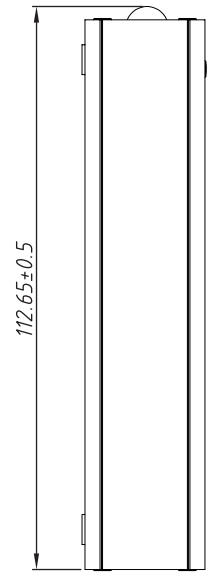

8 7 6 5 4 3 2 1

F
E
D
C
B
A

THIRD ANGLE PROJECTION

GENERAL NOTES

DIMENSIONS ARE IN MM - DO NOT SCALE
THIS DOCUMENT CONTAINS CONFIDENTIAL,
PROPRIETARY INFORMATION THAT IS
PROPERTY OF STARTECH.COM

| | | | |
|---------------------|--|--------------------------------|--|
| PRODUCT ID | ST7C51224EU | | |
| DESCRIPTION | 7-Port USB Charging Station with 5x 1A Ports and 2x 2A Ports | | |
| DO NOT SCALE | SHEET: 1 OF: 1 | UPLOAD DATE: 11/13/2023 | |

8 7 6 5 4 3 2 1