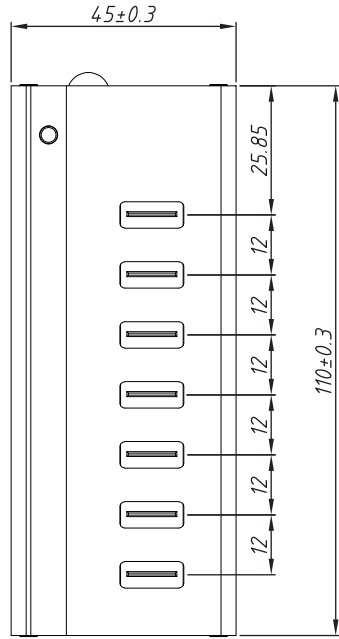

8 7 6 5 4 3 2 1

F
E
D
C
B
A

THIRD ANGLE PROJECTION

GENERAL NOTES

DIMENSIONS ARE IN MM - DO NOT SCALE
THIS DOCUMENT CONTAINS CONFIDENTIAL,
PROPRIETARY INFORMATION THAT IS
PROPERTY OF STARTECH.COM

| | | | |
|---------------------|--|--------------------------------|--|
| PRODUCT ID | ST7C51224EU | | |
| DESCRIPTION | 7-Port USB Charging Station with 5x 1A Ports and 2x 2A Ports | | |
| DO NOT SCALE | SHEET: 1 OF: 1 | UPLOAD DATE: 11/13/2023 | |

8 7 6 5 4 3 2 1