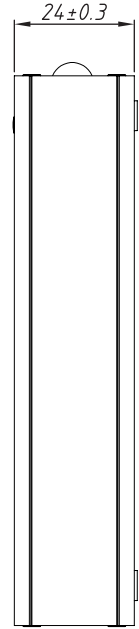

8 7 6 5 4 3 2 1

F
E
D
C
B
A

THIRD ANGLE PROJECTION

GENERAL NOTES

DIMENSIONS ARE IN MM - DO NOT SCALE
THIS DOCUMENT CONTAINS CONFIDENTIAL,
PROPRIETARY INFORMATION THAT IS
PROPERTY OF STARTECH.COM

| | | | |
|---------------------|--|--------------------------------|--|
| PRODUCT ID | ST7C51224EU | | |
| DESCRIPTION | 7-Port USB Charging Station with 5x 1A Ports and 2x 2A Ports | | |
| DO NOT SCALE | SHEET: 1 OF: 1 | UPLOAD DATE: 11/13/2023 | |

8 7 6 5 4 3 2 1