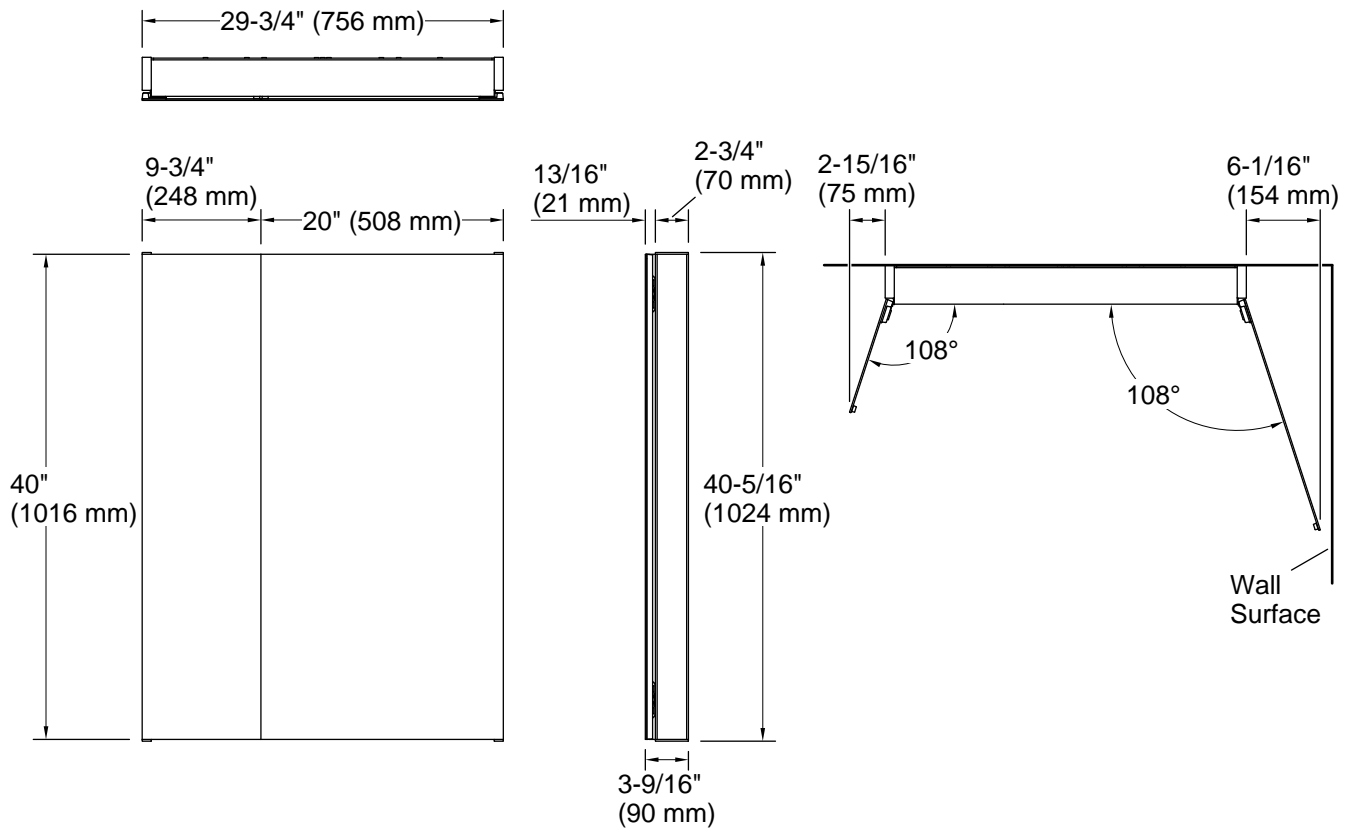

## Technical Information

All product dimensions are nominal.

Wood type:	Medium-density fiberboard
Vanity type:	Wall-mount
Mirror type:	Wall-mount

## Notes

Install this product according to the installation instructions.

When determining the height of the cabinet, ensure the mirrored door will clear all obstacles (such as a faucet). A minimum distance of 3" (76 mm) is required.