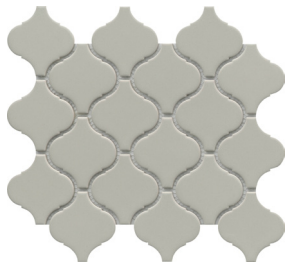

The clean, striking look of Influence™ offers a retro vibe in a traditional mosaic. A variety of classic shapes from penny tile to arabesque inspire striking designs. The glossy finish provides enhanced visual interest.

# INFLUENCE™

*Glazed Porcelain Mosaic*

FLOOR / WALL  RESIDENTIAL  COMMERCIAL  INDOOR  OUTDOOR  POOL 

White Arabesque

White Penny

White Cube

White 2" Hex

White 1" Hex

Fawn Arabesque

Fawn Penny

Fawn Cube

Gray Arabesque

Gray Penny

White & Black 1" Hex

Sizes					
	11" x 12" Mesh 11.34" x 12.24"	10" x 12" Mesh 10.16" x 11.73"	10" x 11" Mesh 9.53" x 10.87"	11" x 13" Mesh 10.98" x 12.68"	10" x 12" Mesh 10.41" x 12.05"
Thickness	5.5mm	5.5mm	5.5mm	5.5mm	5.5mm
Testing	Shade Variation Rating				
Results*	VI				