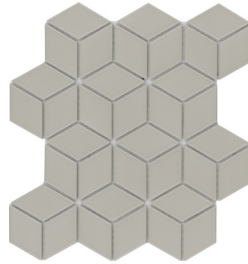

The clean, striking look of Influence™ offers a retro vibe in a traditional mosaic. A variety of classic shapes from penny tile to arabesque inspire striking designs. The glossy finish provides enhanced visual interest.

# INFLUENCE™

*Glazed Porcelain Mosaic*

FLOOR / WALL  RESIDENTIAL  COMMERCIAL  INDOOR  OUTDOOR  POOL 

White Arabesque

White Penny

White Cube

White 2" Hex

White 1" Hex

Fawn Arabesque

Fawn Penny

Fawn Cube

Gray Arabesque

Gray Penny

White & Black 1" Hex

Sizes					
	11" x 12" Mesh 11.34" x 12.24"	10" x 12" Mesh 10.16" x 11.73"	10" x 11" Mesh 9.53" x 10.87"	11" x 13" Mesh 10.98" x 12.68"	10" x 12" Mesh 10.41" x 12.05"
Thickness	5.5mm	5.5mm	5.5mm	5.5mm	5.5mm
Testing	Shade Variation Rating				
Results*	VI				