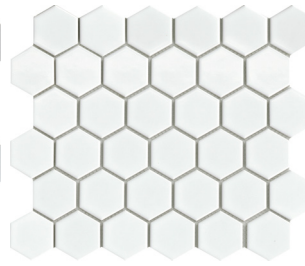

The clean, striking look of Influence™ offers a retro vibe in a traditional mosaic. A variety of classic shapes from penny tile to arabesque inspire striking designs. The glossy finish provides enhanced visual interest.

# INFLUENCE™

*Glazed Porcelain Mosaic*

FLOOR / WALL  RESIDENTIAL  COMMERCIAL  INDOOR  OUTDOOR  POOL 

White Arabesque

White Penny

White Cube

White 2" Hex

White 1" Hex

Fawn Arabesque

Fawn Penny

Fawn Cube

Gray Arabesque

Gray Penny

White & Black 1" Hex

Sizes					
	11" x 12" Mesh 11.34" x 12.24"	10" x 12" Mesh 10.16" x 11.73"	10" x 11" Mesh 9.53" x 10.87"	11" x 13" Mesh 10.98" x 12.68"	10" x 12" Mesh 10.41" x 12.05"
Thickness	5.5mm	5.5mm	5.5mm	5.5mm	5.5mm
Testing	Shade Variation Rating				
Results*	VI				