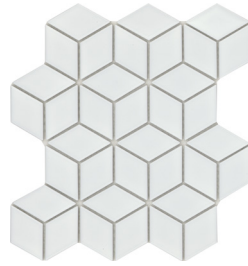

The clean, striking look of Influence™ offers a retro vibe in a traditional mosaic. A variety of classic shapes from penny tile to arabesque inspire striking designs. The glossy finish provides enhanced visual interest.

# INFLUENCE™

*Glazed Porcelain Mosaic*

FLOOR / WALL  RESIDENTIAL  COMMERCIAL  INDOOR  OUTDOOR  POOL 

White Arabesque

White Penny

White Cube

White 2" Hex

White 1" Hex

Fawn Arabesque

Fawn Penny

Fawn Cube

Gray Arabesque

Gray Penny

White & Black 1" Hex

Sizes					
	11" x 12" Mesh 11.34" x 12.24"	10" x 12" Mesh 10.16" x 11.73"	10" x 11" Mesh 9.53" x 10.87"	11" x 13" Mesh 10.98" x 12.68"	10" x 12" Mesh 10.41" x 12.05"
Thickness	5.5mm	5.5mm	5.5mm	5.5mm	5.5mm
Testing	Shade Variation Rating				
Results*	VI				