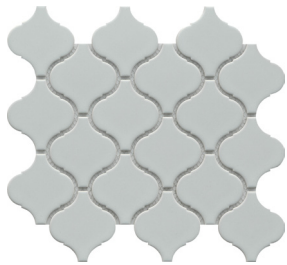

The clean, striking look of Influence™ offers a retro vibe in a traditional mosaic. A variety of classic shapes from penny tile to arabesque inspire striking designs. The glossy finish provides enhanced visual interest.

# INFLUENCE™

*Glazed Porcelain Mosaic*

FLOOR / WALL  RESIDENTIAL  COMMERCIAL  INDOOR  OUTDOOR  POOL 

White Arabesque

White Penny

White Cube

White 2" Hex

White 1" Hex

Fawn Arabesque

Fawn Penny

Fawn Cube

Gray Arabesque

Gray Penny

White & Black 1" Hex

Sizes					
	11" x 12" Mesh 11.34" x 12.24"	10" x 12" Mesh 10.16" x 11.73"	10" x 11" Mesh 9.53" x 10.87"	11" x 13" Mesh 10.98" x 12.68"	10" x 12" Mesh 10.41" x 12.05"
Thickness	5.5mm	5.5mm	5.5mm	5.5mm	5.5mm
Testing	Shade Variation Rating				
Results*	VI				