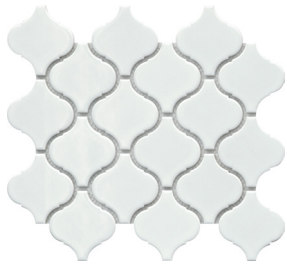

The clean, striking look of Influence™ offers a retro vibe in a traditional mosaic. A variety of classic shapes from penny tile to arabesque inspire striking designs. The glossy finish provides enhanced visual interest.

# INFLUENCE™

*Glazed Porcelain Mosaic*

FLOOR / WALL  RESIDENTIAL  COMMERCIAL  INDOOR  OUTDOOR  POOL 

White Arabesque

White Penny

White Cube

White 2" Hex

White 1" Hex

Fawn Arabesque

Fawn Penny

Fawn Cube

Gray Arabesque

Gray Penny

White & Black 1" Hex

Sizes					
	11" x 12" Mesh 11.34" x 12.24"	10" x 12" Mesh 10.16" x 11.73"	10" x 11" Mesh 9.53" x 10.87"	11" x 13" Mesh 10.98" x 12.68"	10" x 12" Mesh 10.41" x 12.05"
Thickness	5.5mm	5.5mm	5.5mm	5.5mm	5.5mm
Testing	Shade Variation Rating				
Results*	VI				