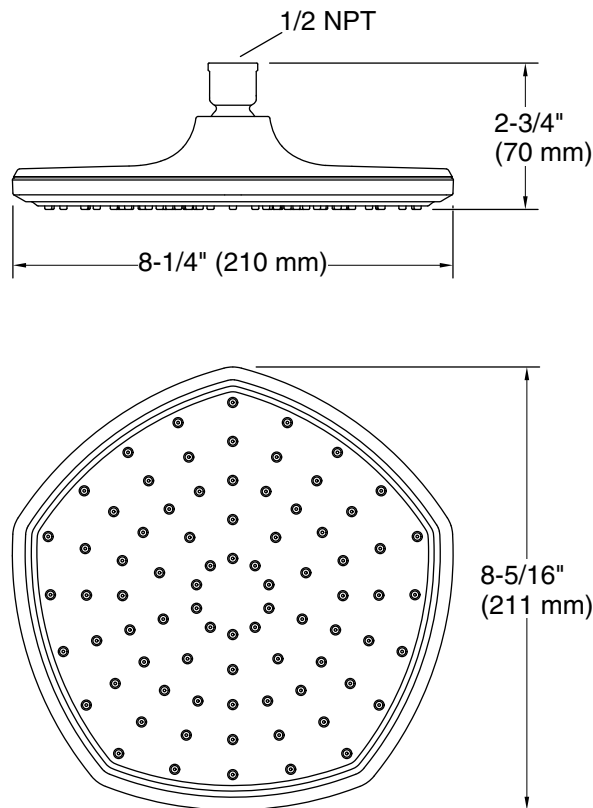

Installation

- 1/2" -14 NPT connection
- Requires rainhead arm and flange (sold separately)
- Wall- or ceiling-mount

Recommended Products/Accessories

K-72775 Shower Arm and Flange

Codes/Standards

ASME A112.18.1/CSA B125.1
DOE - Energy Policy Act 1992

Technical Information

All product dimensions are nominal.

Spout:

Shower/Rainhead rated max flow: 2.5 gal/min (9.5 l/min)

Notes

For use with automatic compensating valves rated at 2.5 gal/min (9.5 l/min) or less.