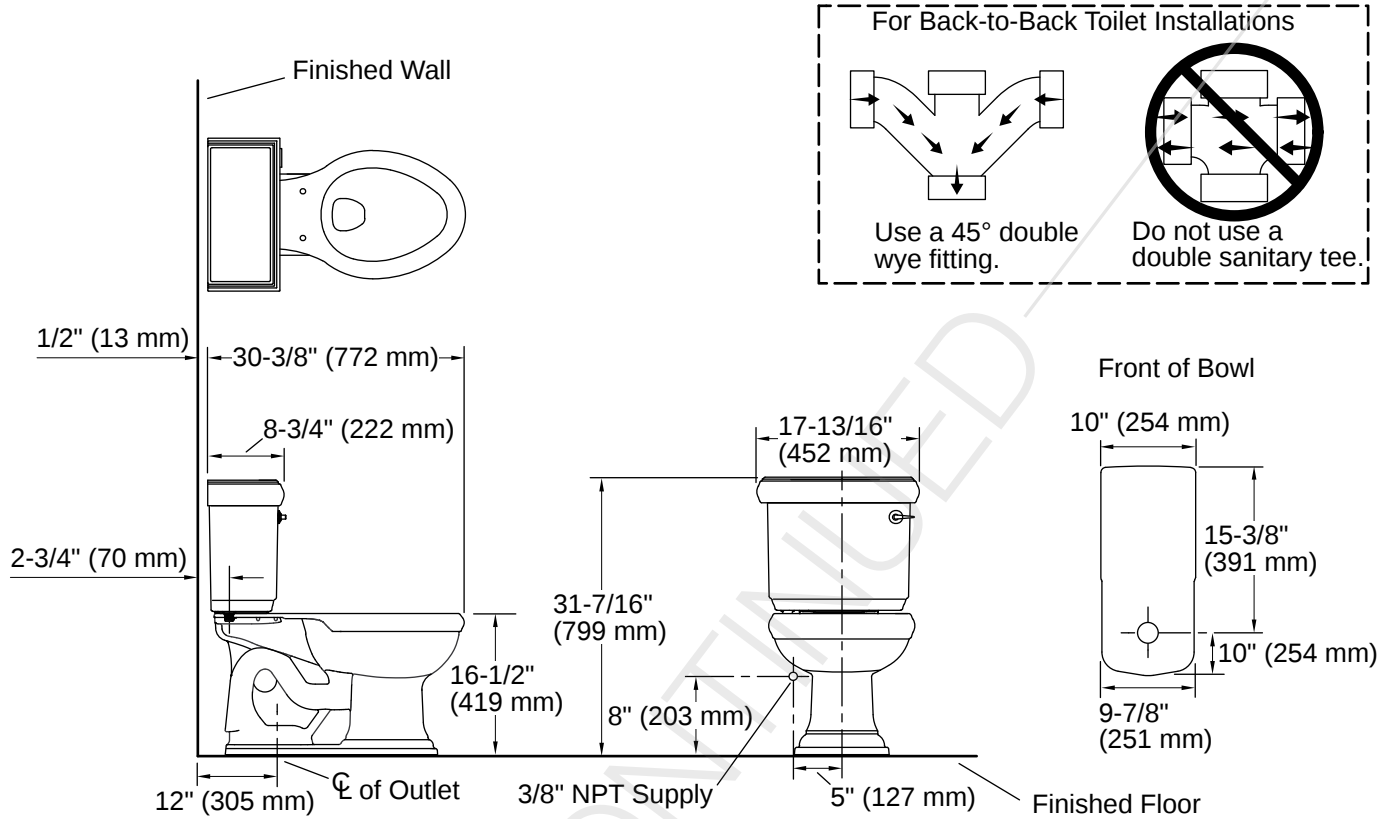

Memoirs[®] Classic | K-3816-RA

Two-piece elongated toilet, 1.28 gpf

Features

- Two-piece design
- Elongated bowl offers added room and comfort
- Comfort Height[®] feature offers chair-height seating that makes sitting down and standing up easier for most adults
- Right-hand Polished Chrome trip lever
- Combination consists of toilet bowl and tank
- Coordinates with other products in the Memoirs collection
- Easy-to-flush canister design requires less force to actuate than a 3" (76 mm) flapper, and has 90% less exposed seal material which resists conditions that cause wear, tear, shrinkage and swelling
- Eligible for consumer rebates in some municipalities
- 1.28 gpf (4.8 lpf)
- 2-1/8" (54 mm) fully glazed trapway
- AquaPiston[®] canister optimizes the flow out of the tank, harnessing gravity and the natural, powerful reducing cascade of water to increase the power and effectiveness of the flush

ASME A112.19.2/CSA B45.1
 DOE - Energy Policy Act 1992
 EPA WaterSense®
 California Energy Commission (CEC)
 ADA
 ICC/ANSI A117.1
 CSA B651
 OBC

Technical Information

Rough-in:	Standard 12" (305mm)
Flush Type:	AquaPiston
Flush Rate:	1.28 gpf (4.8 lpf)
Bowl Shape:	Elongated
Seat-Mounting Holes:	5-1/2" (140 mm)
Waste Outlet:	Floor
Trapway Size:	2-1/8" (54 mm)
Trapway Type:	Exposed
Water Surface Size:	11-3/4" x 9-1/2" (298 mm x 241 mm)
Rim to Water Surface:	6-1/8" (156 mm)

Included Combo Skus

- K-4433-RA Toilet tank, 1.28 gpf
- K-4380 Elongated toilet bowl

Recommended Products/Accessories

- 1023457 Toilet Wax Ring And Hardware Kit
- 1265114 12" Toilet Supply Line
- K-23726 Drain treatment
- K-9167-R Trip lever
- K-5588 Deodorizing elongated toilet seat
- K-5420 Low-profile toilet bolt caps
- K-4108 Elongated bidet toilet seat with remote control

Warranty

See website for detailed warranty information.

KOHLER® Toilets and Seats Limited Warranty

Installation

- Standard 12" (305 mm) rough-in
- Three-bolt quick-connect installation
- Seat and supply line sold separately