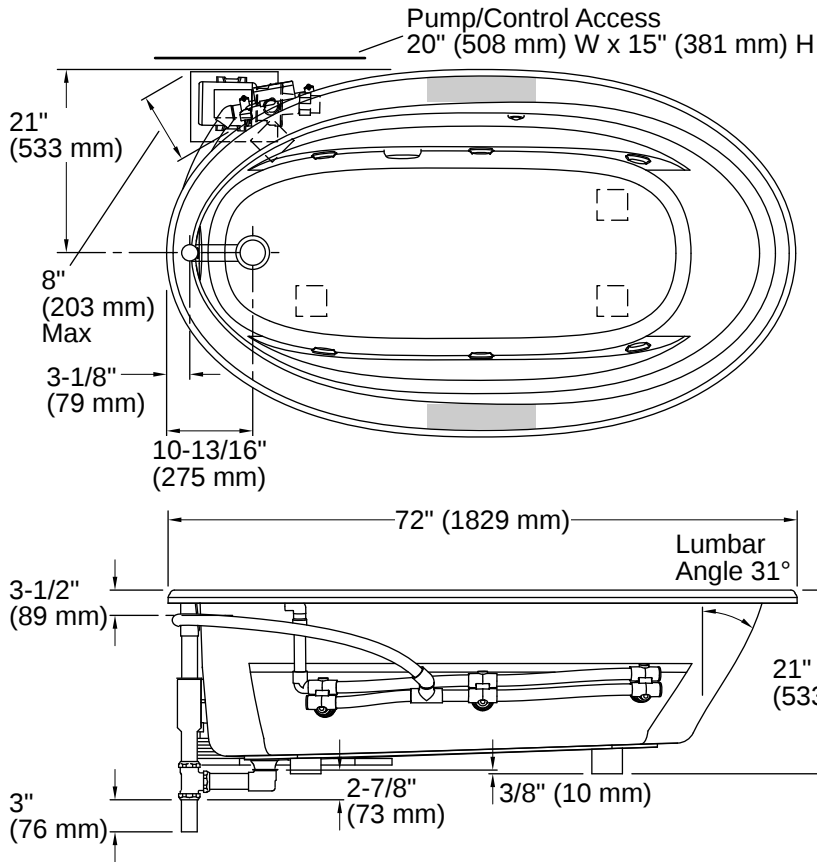

No change in measurements if connected with drain illustrated. (K-11677)

■ Recommended faucet area