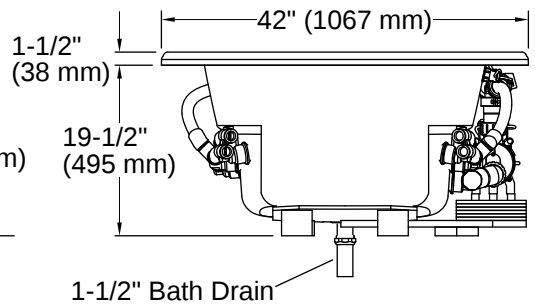

## Technical Information

*All product dimensions are nominal.*

Drain Location:	Reversible
Drain Hole Diameter:	2-1/4" (57 mm)
Basin Area, Bottom:	55-1/4" x 23-1/2" (1403 mm x 597 mm)
Basin Area, Top:	64-1/2" x 32" (1638 mm x 813 mm)
Water Depth:	15" (381 mm)
Water Capacity:	75 gal (283.9 L)
Minimum Floor Load:	36 lbs/ft <sup>2</sup>
Weight:	112 lbs (50.8 kg)

■ Recommended faucet area