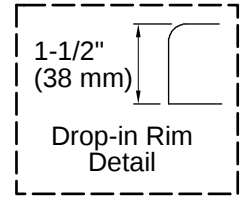

## Technical Information

*All product dimensions are nominal.*

Drain Location:	Reversible
Drain Hole Diameter:	2-1/4" (57 mm)
Basin Area, Bottom:	55-1/4" x 23-1/2" (1403 mm x 597 mm)
Basin Area, Top:	64-1/2" x 32" (1638 mm x 813 mm)
Water Depth:	15" (381 mm)
Water Capacity:	75 gal (283.9 L)
Minimum Floor Load:	36 lbs/ft <sup>2</sup>
Weight:	112 lbs (50.8 kg)

■ Recommended faucet area