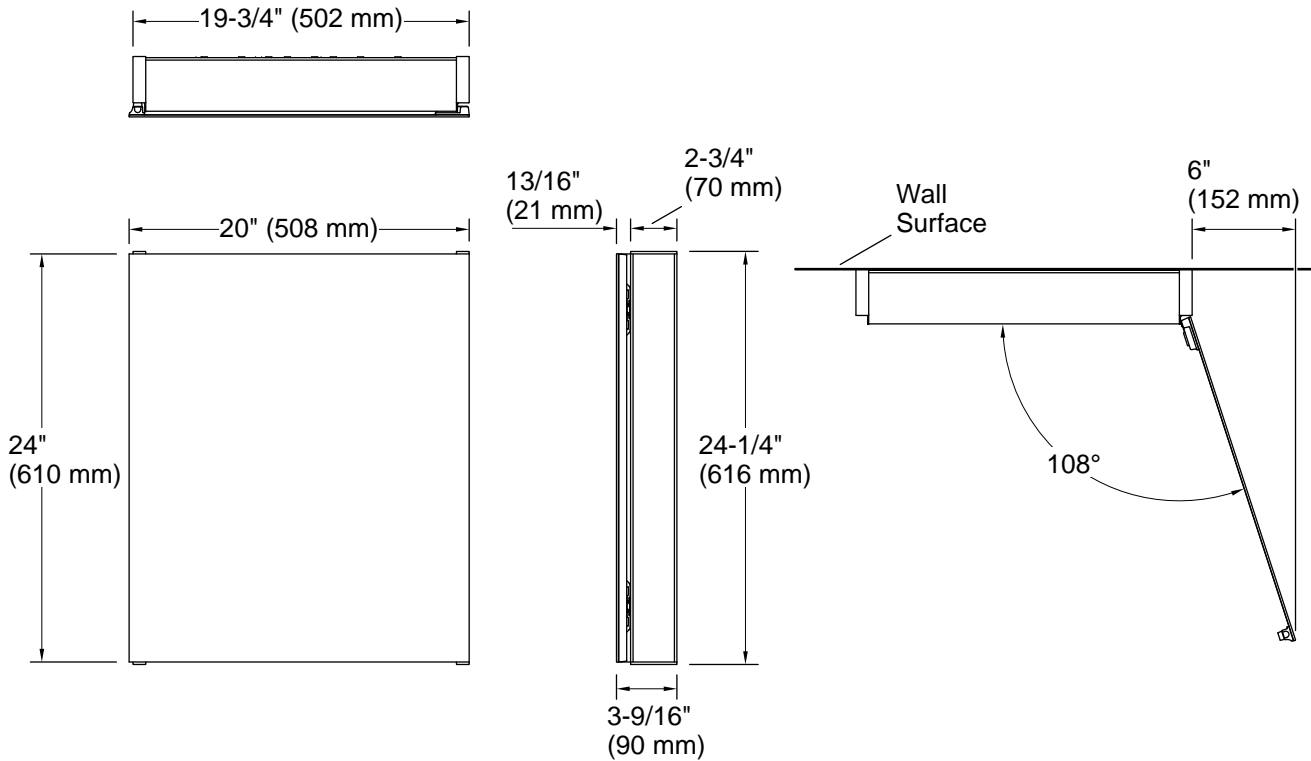

Technical Information

All product dimensions are nominal.

Vanity type: Wall-mount

Notes

Install this product according to the installation instructions.

When determining the height of the cabinet, ensure the mirrored door will clear all obstacles (such as a faucet). A minimum distance of 3" (76 mm) is required.

This cabinet is designed for either right or left door swing. Check for obstructions.

For surface-mount, use anchors (not provided) rated for the loaded weight of this product.