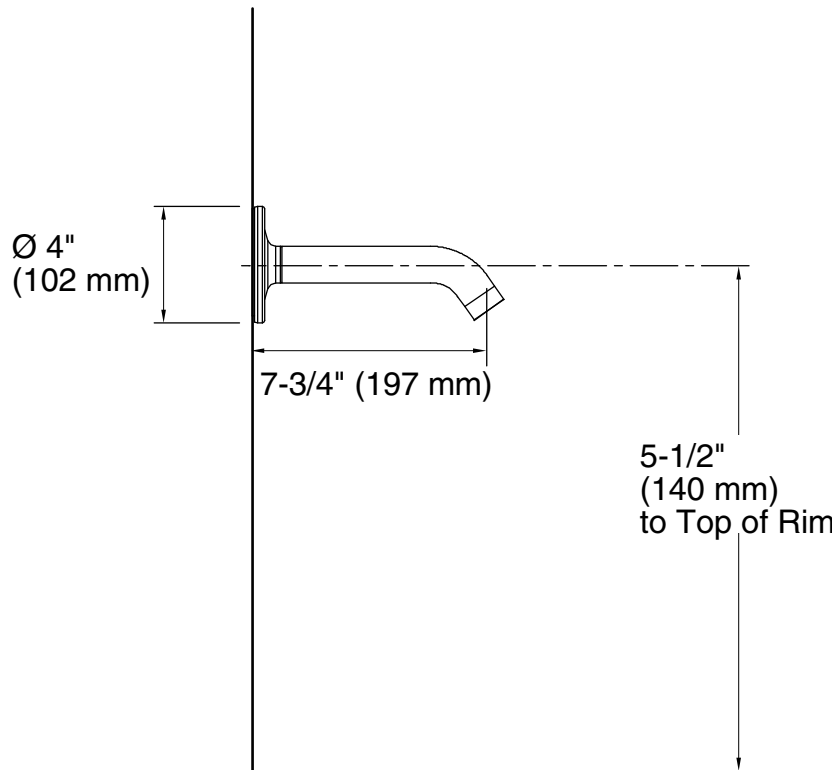

### Technical Information

All product dimensions are nominal.

Faucet flow rate: 2.5 gal/min (9.5 l/min)

### Spout:

Spout reach:  $7\text{-}3/4''$  (197 mm)