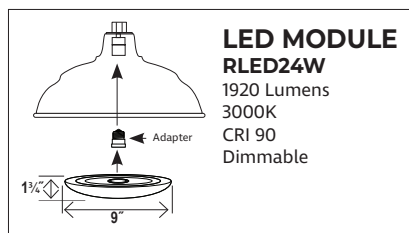

Wattage

Bulbs	1-Medium A21
Watts per Bulb	200W
Voltage	120V
Bulbs Included	No

Certification

UL Listed	Damp Location
-----------	---------------

Item Number

SKU	RWHC17
-----	--------

RWHC14 - R SERIES 14" FABRIC CORD HUNG WAREHOUSE SHADE

Options:

Dimensions

Width	14"
Height	8 1/4"
Wire	144"

Finish & Material

Finishes	NC - Natural Copper PN - Polished Nickel
Material	Natural Copper Steel

Wattage

Bulbs	1-Medium A21
Watts per Bulb	200W
Voltage	120V
Bulbs Included	No