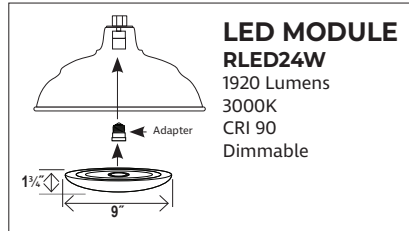

RWHC17 - R SERIES 17" FABRIC CORD HUNG WAREHOUSE SHADE

Options:

Dimensions

Width	17"
Height	9 1/4"
Wire	144"

Finish & Material

Finishes	NC - Natural Copper PN - Polished Nickel
Material	Natural Copper Steel

Options:

Dimensions

Width	14"
Height	8 1/4"
Wire	144"

Finish & Material

Finishes	NC - Natural Copper PN - Polished Nickel
Material	Natural Copper Steel

Wattage

Bulbs	1-Medium A21
Watts per Bulb	200W
Voltage	120V
Bulbs Included	No