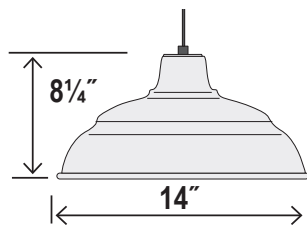

Options:

Dimensions

Width	14"
Height	8 1/4"
Wire	144"

Finish & Material

Finishes	NC - Natural Copper PN - Polished Nickel
Material	Natural Copper Steel

Wattage

Bulbs	1-Medium A21
Watts per Bulb	200W
Voltage	120V
Bulbs Included	No