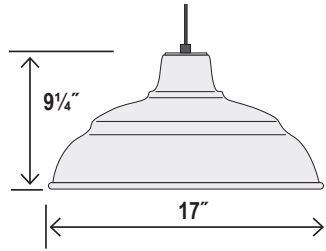

RWHC17 - R SERIES 17" FABRIC CORD HUNG WAREHOUSE SHADE

Options:

Dimensions

Width	17"
Height	9 1/4"
Wire	144"

Finish & Material

Finishes	NC - Natural Copper PN - Polished Nickel
Material	Natural Copper Steel

Options:

Dimensions

Width	14"
Height	8 1/4"
Wire	144"

Finish & Material

Finishes	NC - Natural Copper PN - Polished Nickel
Material	Natural Copper Steel

Wattage

Bulbs	1-Medium A21
Watts per Bulb	200W
Voltage	120V
Bulbs Included	No