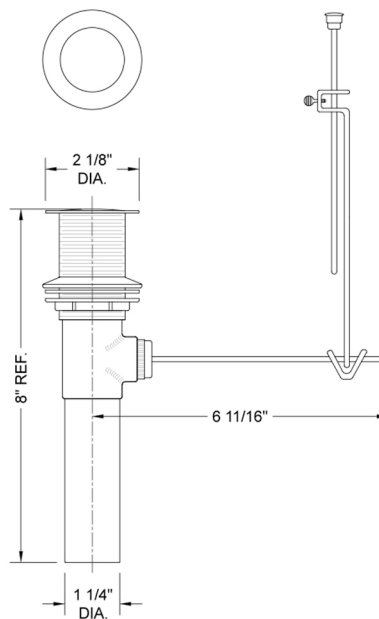

COMPLIANCES:

Complies with: ASME A112.18.1-2012/CSA B125.1-12