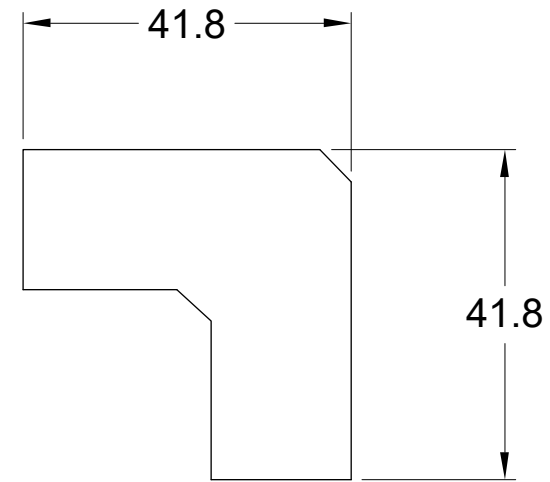

8 7 6 5 4 3 2 1

F
E
D
C
B
A

THIRD ANGLE PROJECTION

StarTech.com

GENERAL NOTES

DIMENSIONS ARE IN MM - DO NOT SCALE

THIS DOCUMENT CONTAINS CONFIDENTIAL, PROPRIETARY INFORMATION THAT IS PROPERTY OF STARTECH.COM

PRODUCT ID	CBMCWD5020I		
DESCRIPTION	Segmented Wire Cable Raceway Duct Inside Elbow		
REV: A	DO NOT SCALE	SHEET : 1 OF: 1	DATE: 06/15/2020

8 7 6 5 4 3 2 1