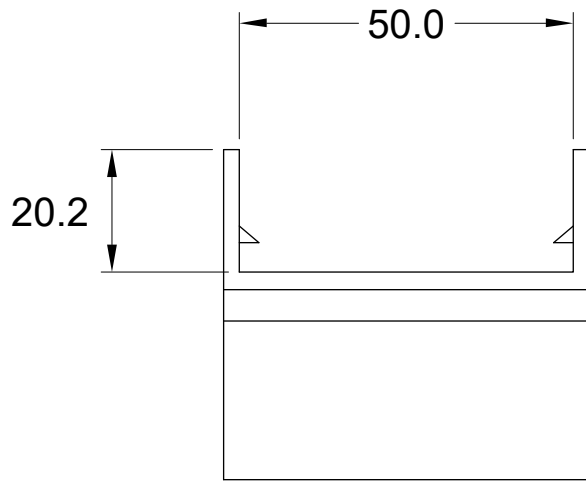

8 7 6 5 4 3 2 1

F
E
D
C
B
A

THIRD ANGLE PROJECTION

StarTech.com

GENERAL NOTES

DIMENSIONS ARE IN MM - DO NOT SCALE

THIS DOCUMENT CONTAINS CONFIDENTIAL, PROPRIETARY INFORMATION THAT IS PROPERTY OF STARTECH.COM

PRODUCT ID	CBMCWD5020I		
DESCRIPTION	Segmented Wire Cable Raceway Duct Inside Elbow		
REV: A	DO NOT SCALE	SHEET : 1 OF: 1	DATE: 06/15/2020

8 7 6 5 4 3 2 1