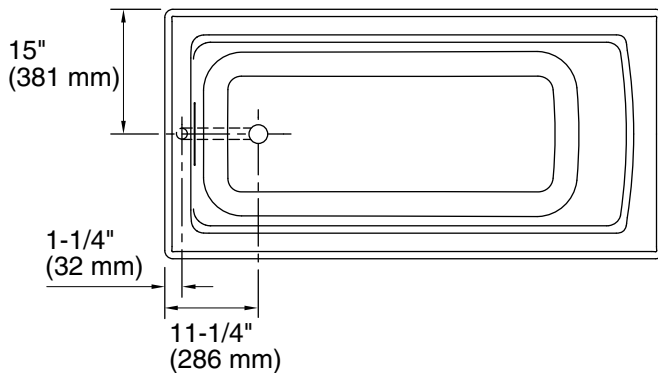

See website for detailed warranty information.

Available Colors/Finishes

Color tiles intended for reference only.

Color	Code	Description
-------	------	-------------

	0	White
	96	Biscuit

No change in measurements if connected with drain illustrated. (K-7272)

Technical Information

All product dimensions are nominal.

Drain location:	Reversible
Basin area, bottom:	45-1/8" x 19-11/16" (1146 mm x 500 mm)
Basin area, top:	52-1/8" x 22-1/16" (1324 mm x 560 mm)
Weight:	58 lbs (26.3 kg)
Minimum floor load:	45 lbs/ft ² (219.7 kg/m ²)
Water depth:	15-1/8" (384 mm)
Water capacity:	57 gal (215.8 L)
Cutout:	Drop-in, 58-1/2" x 28-1/2" (1486 mm x 724 mm)
Minimum flat for door:	2-1/8" (54 mm)