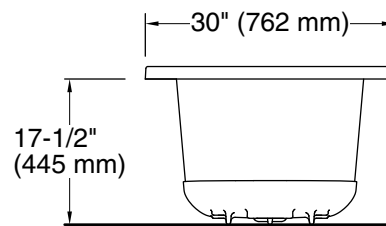

See website for detailed warranty information.

Available Colors/Finishes

Color tiles intended for reference only.

Color	Code	Description
-------	------	-------------

	0	White
	96	Biscuit

No change in measurements if connected with drain illustrated. (K-7272)

Technical Information

All product dimensions are nominal.

Drain location:	Reversible
Basin area, bottom:	45-1/8" x 19-11/16" (1146 mm x 500 mm)
Basin area, top:	52-1/8" x 22-1/16" (1324 mm x 560 mm)
Weight:	58 lbs (26.3 kg)
Minimum floor load:	45 lbs/ft ² (219.7 kg/m ²)
Water depth:	15-1/8" (384 mm)
Water capacity:	57 gal (215.8 L)
Cutout:	Drop-in, 58-1/2" x 28-1/2" (1486 mm x 724 mm)
Minimum flat for door:	2-1/8" (54 mm)

Notes

Measure your actual product for rough-in details.

Install this product according to the installation instructions.

The hot water supply should be 70% of the capacity of the bath or greater. Installations will vary.