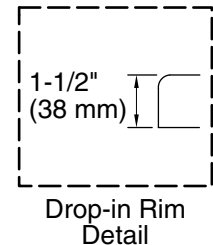

See website for detailed warranty information.

Available Colors/Finishes

Color tiles intended for reference only.

Color	Code	Description
-------	------	-------------

	0	White
	96	Biscuit

No change in measurements if connected with drain illustrated. (K-7272)

Technical Information

All product dimensions are nominal.

Drain location:	Reversible
Basin area, bottom:	45-1/8" x 19-11/16" (1146 mm x 500 mm)
Basin area, top:	52-1/8" x 22-1/16" (1324 mm x 560 mm)
Weight:	58 lbs (26.3 kg)
Minimum floor load:	45 lbs/ft ² (219.7 kg/m ²)
Water depth:	15-1/8" (384 mm)
Water capacity:	57 gal (215.8 L)
Cutout:	Drop-in, 58-1/2" x 28-1/2" (1486 mm x 724 mm)
Minimum flat for door:	2-1/8" (54 mm)