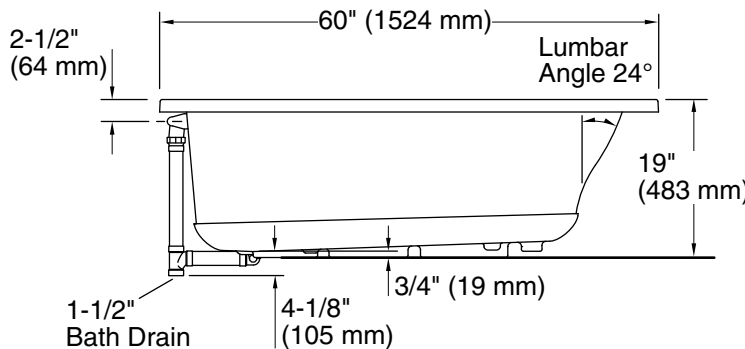

Technical Information

All product dimensions are nominal.

Drain location:	Reversible
Basin area, bottom:	45-1/8" x 19-11/16" (1146 mm x 500 mm)
Basin area, top:	52-1/8" x 22-1/16" (1324 mm x 560 mm)
Weight:	58 lbs (26.3 kg)
Minimum floor load:	45 lbs/ft ² (219.7 kg/m ²)
Water depth:	15-1/8" (384 mm)
Water capacity:	57 gal (215.8 L)
Cutout:	Drop-in, 58-1/2" x 28-1/2" (1486 mm x 724 mm)
Minimum flat for door:	2-1/8" (54 mm)