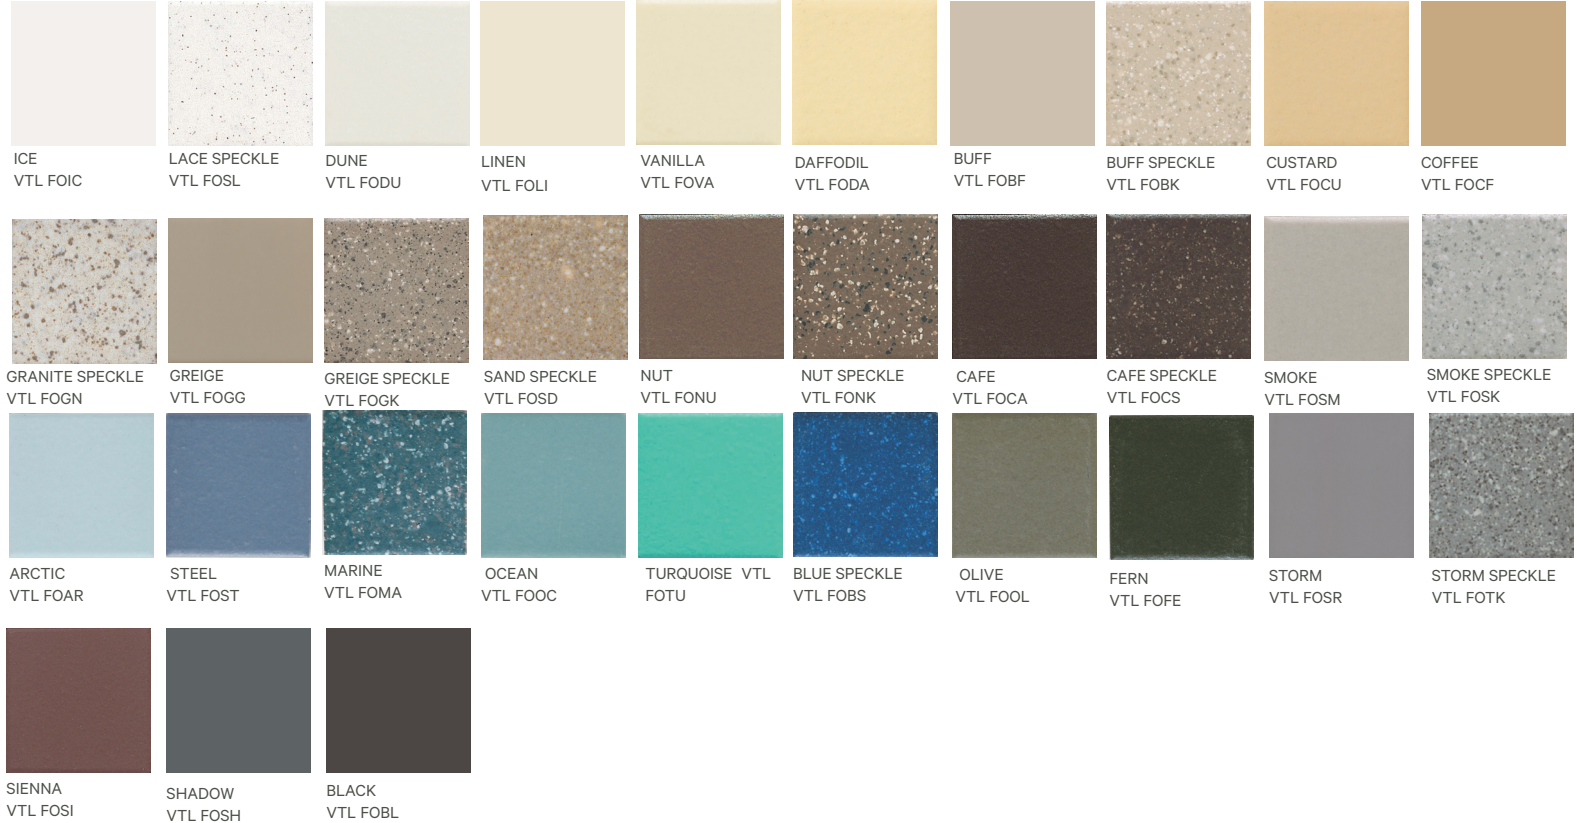

FOUNDATION

V2 Slight
Variation

V4 Substantial
Variation

DCOF
≥0.42

Water Absorption:
<0.5%

Ready Ship

Made in USA

Shapes & Sizes

FOUNDATION
1" x 1" MOSAIC MATTE
12" x 24" x 6.35mm

Colors