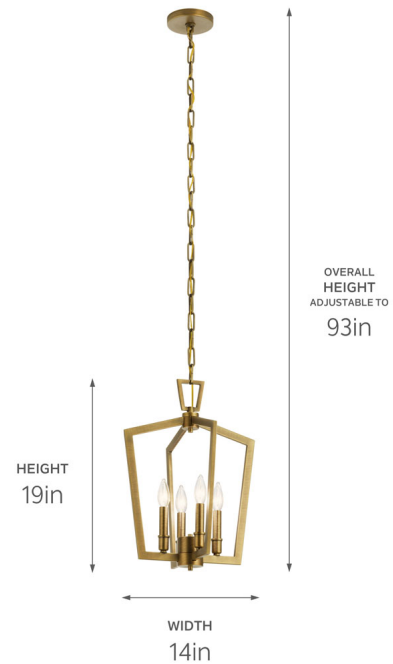

SPECIFICATIONS

Certifications/Qualifications

Prop65	Yes
DarkSky Approved	No
Location Rating	Dry
	kichler.com/warranty

Dimensions

Height	19"
Overall Height	93"
Weight	6.2 LBS
Canopy Width	5"
Canopy Depth	1"
Chain/Stem Length	72"

Electrical

Input Voltage	120 V

Light Source

Light Source	Bulb
Lamp Included	Not Included
# Of Bulbs/LED Modules	4
Max Or Nominal Watt	60 W
Lamp Type	B
Socket Type	E12 (Candelabra)
Dimmable	Yes
Dimmable Notes	Dimmable when used with dimmer switch (sold separately); when using LED bulbs, see bulb manufacturer dimming specifications.

Mounting/Installation

Interior/Exterior	Interior Product
Mounting Style	CHAIN HUNG
Mounting Weight	6.2 LBS
Modular	No
Lead Wire Length	120

FIXTURE ATTRIBUTES

Housing/Glass

Primary Material	Steel
Shade Included	No

Product/Ordering Information

SKU	43498NBR
Finish	Natural Brass
UPC	783927801638

Finishes

- Black
- Natural Brass
- Polished Nickel