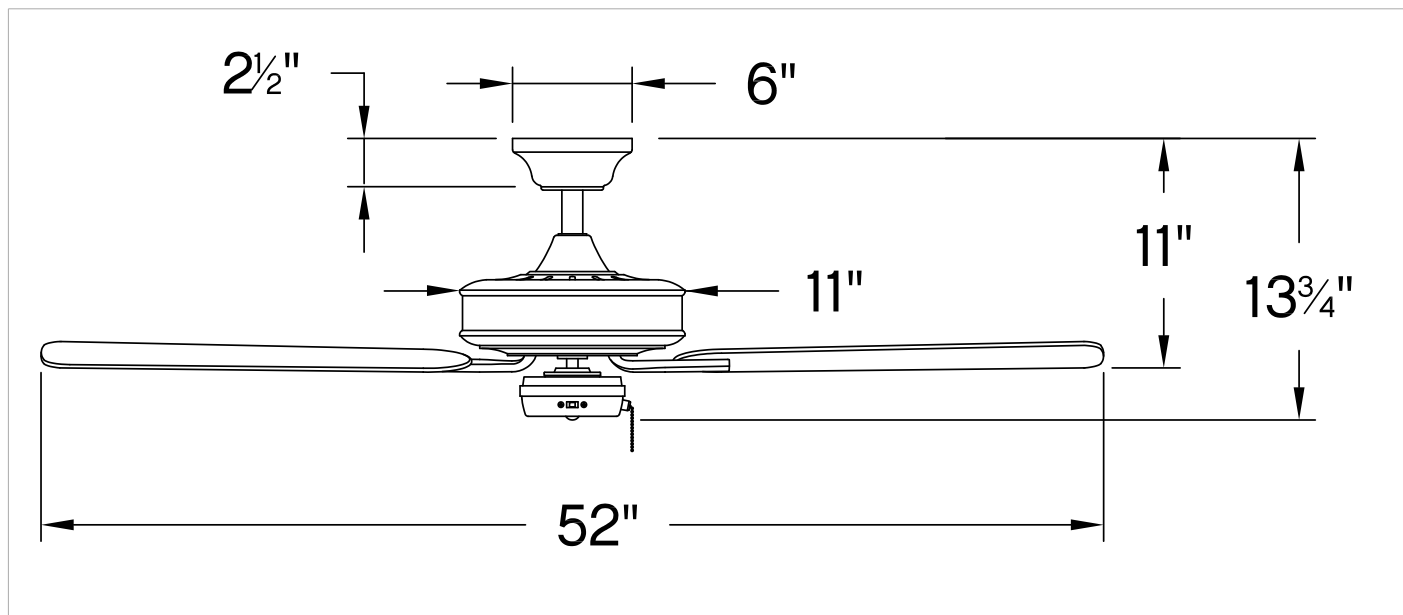

METRO 52" FAN

903352FCW-NIA

PERFORMANCE SPECIFICATIONS	STANDARD		DUAL MOUNT	
	HIGH SPEED	AVERAGE SPEED	HIGH SPEED	AVERAGE SPEED
Airflow	4672	3513	4553	3266
EnergyUse	57.7	35	61.8	38
EnergyCost	16	10	17	11
Efficiency	81	90	73.7	86
AMPS	0.49	0.35	0.52	0.38
RPMS	154	105	162	36