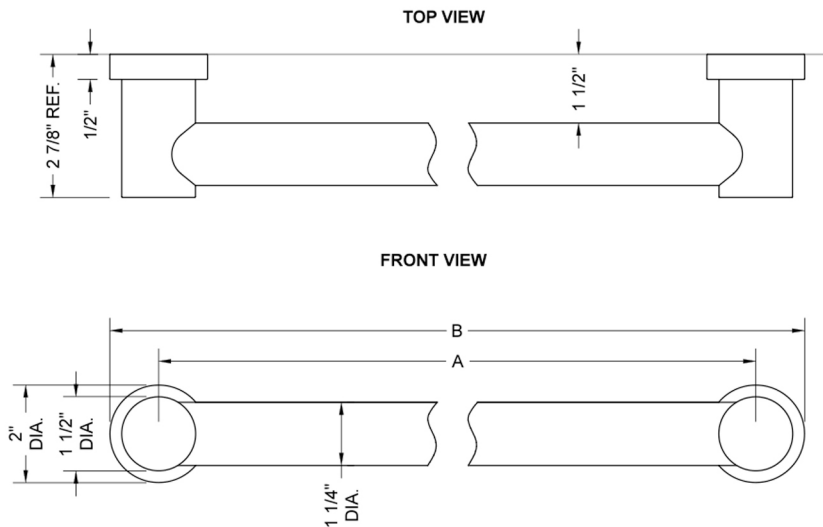

## 18" G40 Straight Grab Bar

Model #: G40-18-

### FEATURES:

- ADA compliant when properly installed
- All brass construction, fully polished & plated
- Style to complement Contempo collection
- All grab bars can be custom sized. Contact JACLO for pricing & availability
- Optional handshower sliders and toilet paper/wash cloth holders can be added only upon initial order - must be factory installed
- NOT AVAILABLE in PG or SG for lengths of 42" or longer

### SPECIFICATION DRAWING:

BRASS LUXURY GRAB BARS			
PART. #	DESCRIPTION	A	B
G40-12-XX	12" GRAB BAR	12"	14"
G40-16-XX	16" GRAB BAR	16"	18"
G40-18-XX	18" GRAB BAR	18"	20"
G40-24-XX	24" GRAB BAR	24"	26"
G40-32-XX	32" GRAB BAR	32"	34"
G40-36-XX	36" GRAB BAR	36"	38"
G40-42-XX	42" GRAB BAR	42"	44"
G40-48-XX	48" GRAB BAR	48"	50"