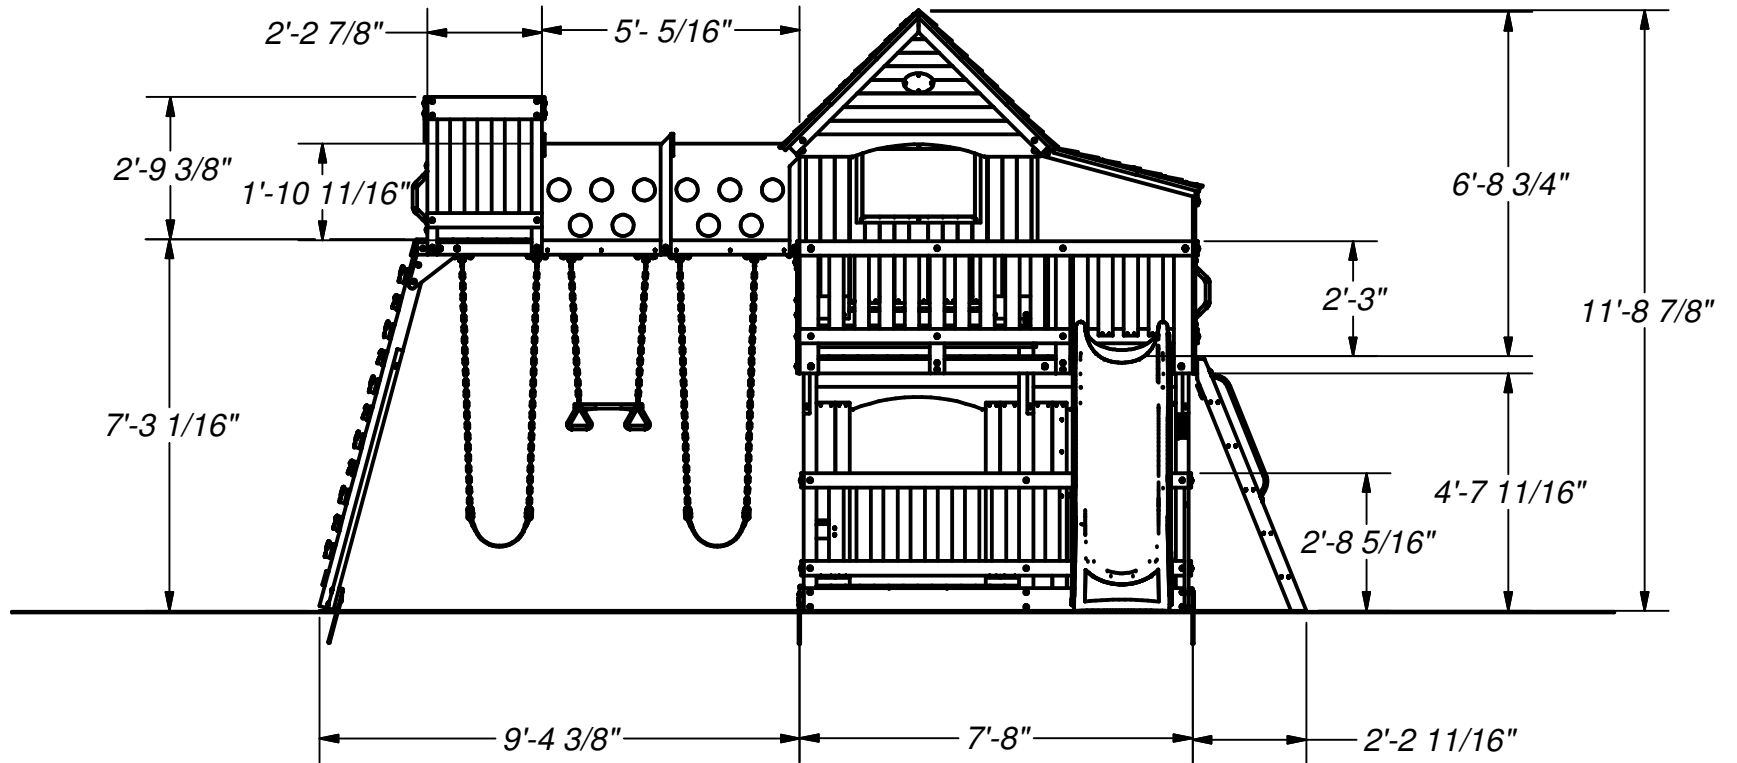

DRAWN BY	BRS	DESCRIPTION	WOODRIDGE ELITE
DATE	6/21/2017	PART NUMBER	1801080 WOODRIDGE ELITE
		REV	

DRAWN BY BRS	DESCRIPTION WOODRIDGE ELITE	
DATE 6/21/2017	PART NUMBER 1801080 WOODRIDGE ELITE	REV

DRAWN BY	BRS	DESCRIPTION	WOODRIDGE ELITE
DATE	6/21/2017	PART NUMBER	1801080 WOODRIDGE ELITE
		REV	

DRAWN BY BRS	DESCRIPTION WOODRIDGE ELITE	
DATE 6/21/2017	PART NUMBER 1801080 WOODRIDGE ELITE	REV

DRAWN BY BRS		DESCRIPTION WOODRIDGE ELITE FORT ASSEMBLY	
DATE 6/21/2017	PART NUMBER 1801080 WOODRIDGE ELITE	REV	