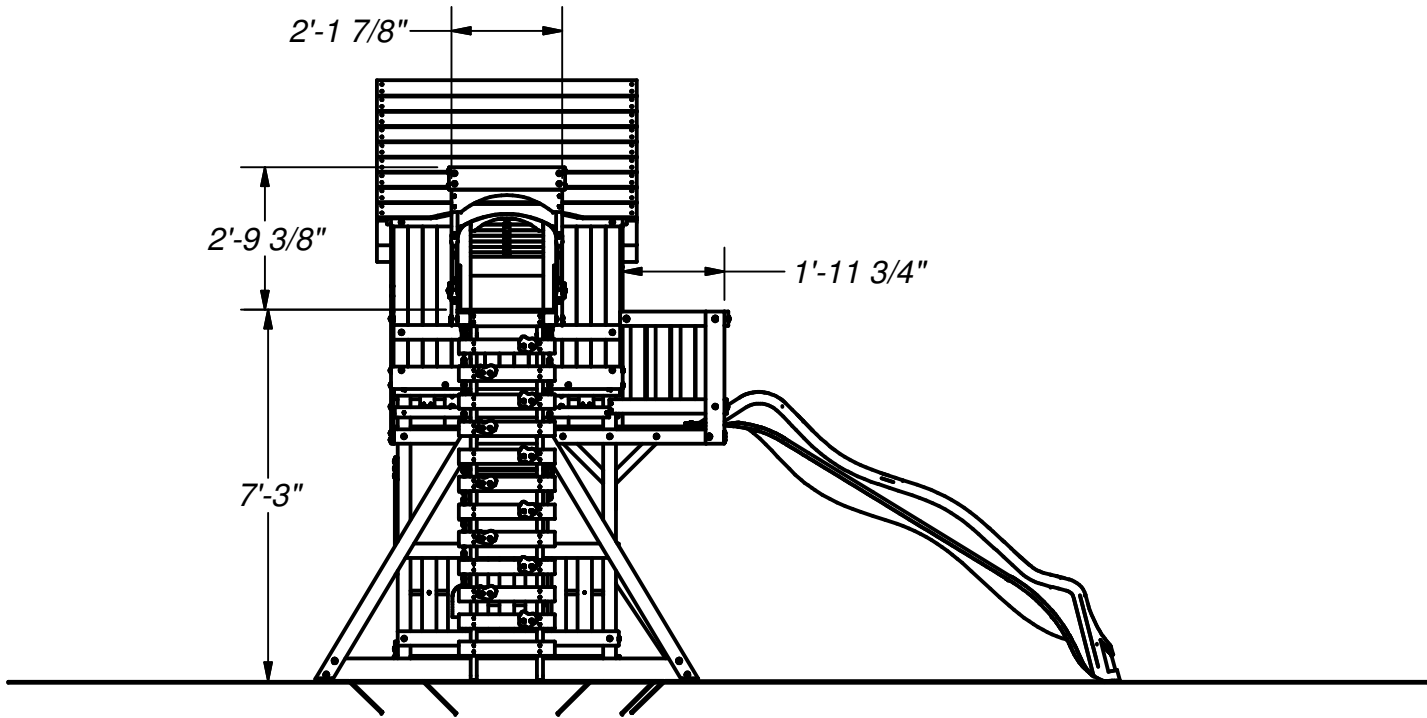

DRAWN BY	BRS	DESCRIPTION	WOODRIDGE ELITE
DATE	6/21/2017	PART NUMBER	1801080 WOODRIDGE ELITE
		REV	

DRAWN BY BRS	DESCRIPTION WOODRIDGE ELITE	
DATE 6/21/2017	PART NUMBER 1801080 WOODRIDGE ELITE	REV

DRAWN BY	BRS	DESCRIPTION	WOODRIDGE ELITE
DATE	6/21/2017	PART NUMBER	1801080 WOODRIDGE ELITE
		REV	

DRAWN BY BRS	DESCRIPTION WOODRIDGE ELITE	
DATE 6/21/2017	PART NUMBER 1801080 WOODRIDGE ELITE	REV

DRAWN BY BRS		DESCRIPTION WOODRIDGE ELITE FORT ASSEMBLY	
DATE 6/21/2017	PART NUMBER 1801080 WOODRIDGE ELITE	REV	