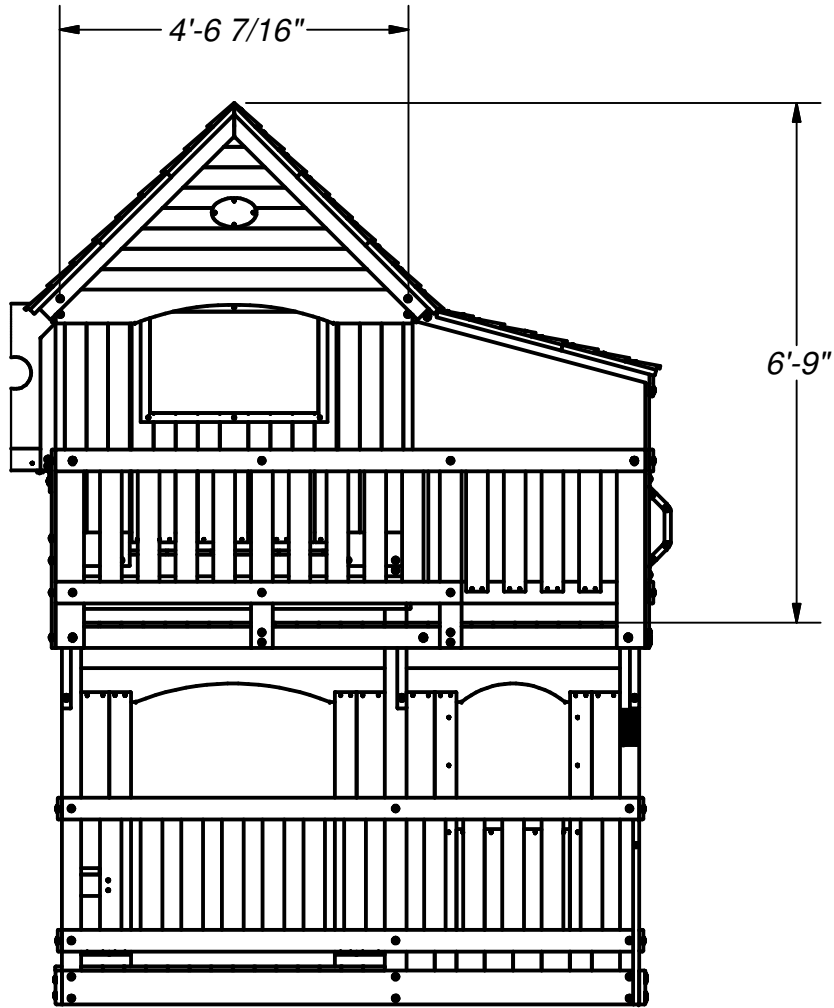

DRAWN BY	BRS	DESCRIPTION	WOODRIDGE ELITE
DATE	6/21/2017	PART NUMBER	1801080 WOODRIDGE ELITE
		REV	

DRAWN BY BRS	DESCRIPTION WOODRIDGE ELITE	
DATE 6/21/2017	PART NUMBER 1801080 WOODRIDGE ELITE	REV

DRAWN BY	BRS	DESCRIPTION	WOODRIDGE ELITE
DATE	6/21/2017	PART NUMBER	1801080 WOODRIDGE ELITE
		REV	

DRAWN BY BRS	DESCRIPTION WOODRIDGE ELITE	
DATE 6/21/2017	PART NUMBER 1801080 WOODRIDGE ELITE	REV

DRAWN BY BRS		DESCRIPTION WOODRIDGE ELITE FORT ASSEMBLY	
DATE 6/21/2017	PART NUMBER 1801080 WOODRIDGE ELITE	REV	