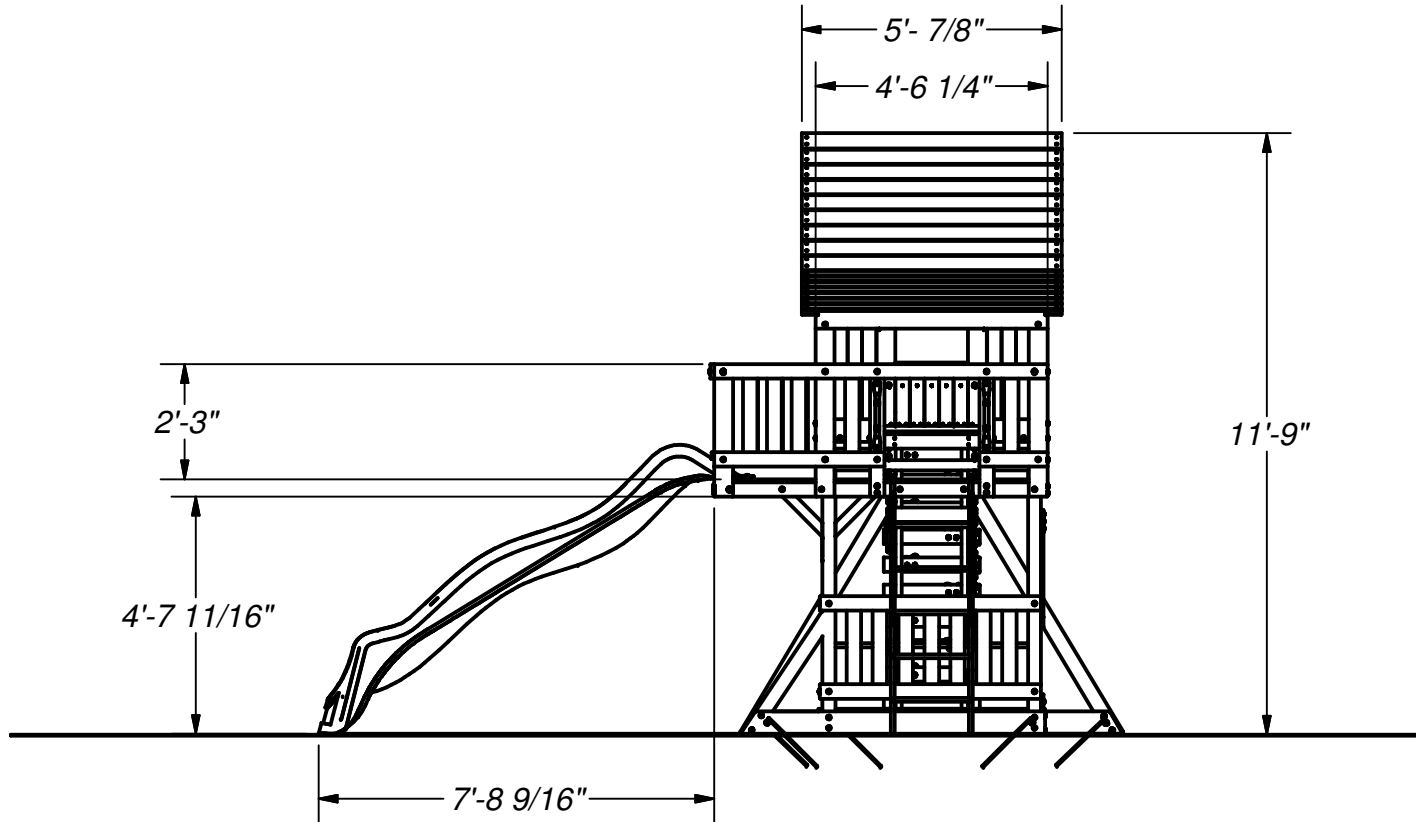

DRAWN BY	BRS	DESCRIPTION	WOODRIDGE ELITE
DATE	6/21/2017	PART NUMBER	1801080 WOODRIDGE ELITE
		REV	

DRAWN BY BRS	DESCRIPTION WOODRIDGE ELITE	
DATE 6/21/2017	PART NUMBER 1801080 WOODRIDGE ELITE	REV

DRAWN BY	BRS	DESCRIPTION	WOODRIDGE ELITE
DATE	6/21/2017	PART NUMBER	1801080 WOODRIDGE ELITE
		REV	

DRAWN BY BRS	DESCRIPTION WOODRIDGE ELITE	
DATE 6/21/2017	PART NUMBER 1801080 WOODRIDGE ELITE	REV

DRAWN BY BRS		DESCRIPTION WOODRIDGE ELITE FORT ASSEMBLY	
DATE 6/21/2017	PART NUMBER 1801080 WOODRIDGE ELITE	REV	