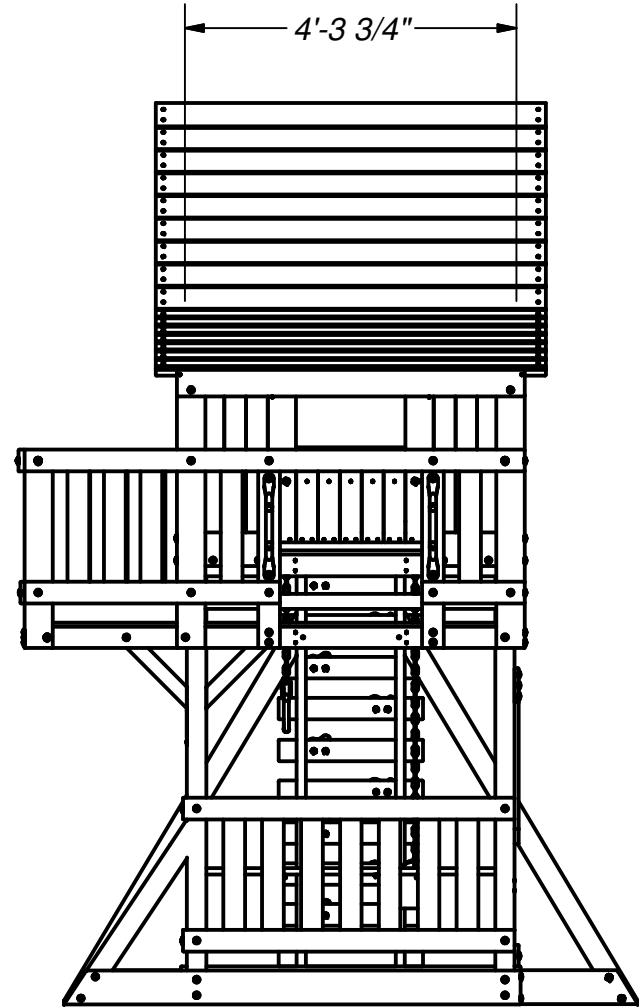

DRAWN BY	BRS	DESCRIPTION	WOODRIDGE ELITE
DATE	6/21/2017	PART NUMBER	1801080 WOODRIDGE ELITE
		REV	

DRAWN BY BRS	DESCRIPTION WOODRIDGE ELITE	
DATE 6/21/2017	PART NUMBER 1801080 WOODRIDGE ELITE	REV

DRAWN BY	BRS	DESCRIPTION	WOODRIDGE ELITE
DATE	6/21/2017	PART NUMBER	1801080 WOODRIDGE ELITE
		REV	

DRAWN BY BRS	DESCRIPTION WOODRIDGE ELITE	
DATE 6/21/2017	PART NUMBER 1801080 WOODRIDGE ELITE	REV

DRAWN BY BRS		DESCRIPTION WOODRIDGE ELITE FORT ASSEMBLY	
DATE 6/21/2017	PART NUMBER 1801080 WOODRIDGE ELITE	REV	