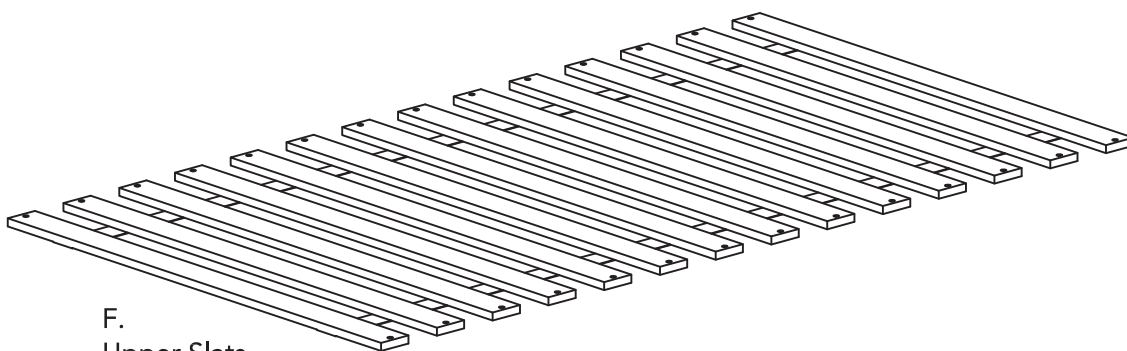

Do not use power tools above 8 volts to assemble.

Part List

D.
Upper End Panel
1 pc.

E.
Upper End Panel
1 pc.

F.
Upper Slats
1 pc.

For assembly see instructions in carton 20 05520 0563.

Home Styles Customer Service: www.homestyles-furniture.com,
servicedesk@homestyles-furniture.com, 888-680-7460, 877-831-0319