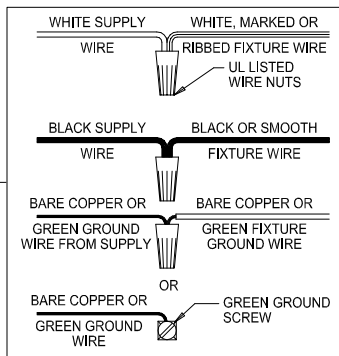

CAUTION: Read instructions carefully and turn electricity off at main circuit breaker panel before beginning installation.

300159,300160,300161

WARNING - If any Special Control Devices are used with this Fixture, Follow the Instructions Carefully to assure full compliance with N.E.C. requirements. If there are any questions, contact a Qualified Electrical Contractor.

CANOPY MOUNTING & WIRE CONNECTION ASSEMBLY STEPS:

1. D,E → A
2. Q → D
3. B,A → C
4. F → G
5. H,J → D

FIXTURE ASSEMBLY STEPS:

1. L → K
2. N,M → K

B, C, G & N
(NOT FURNISHED)
(NON FOURNIE)
(NO INCLUIDA)

300159